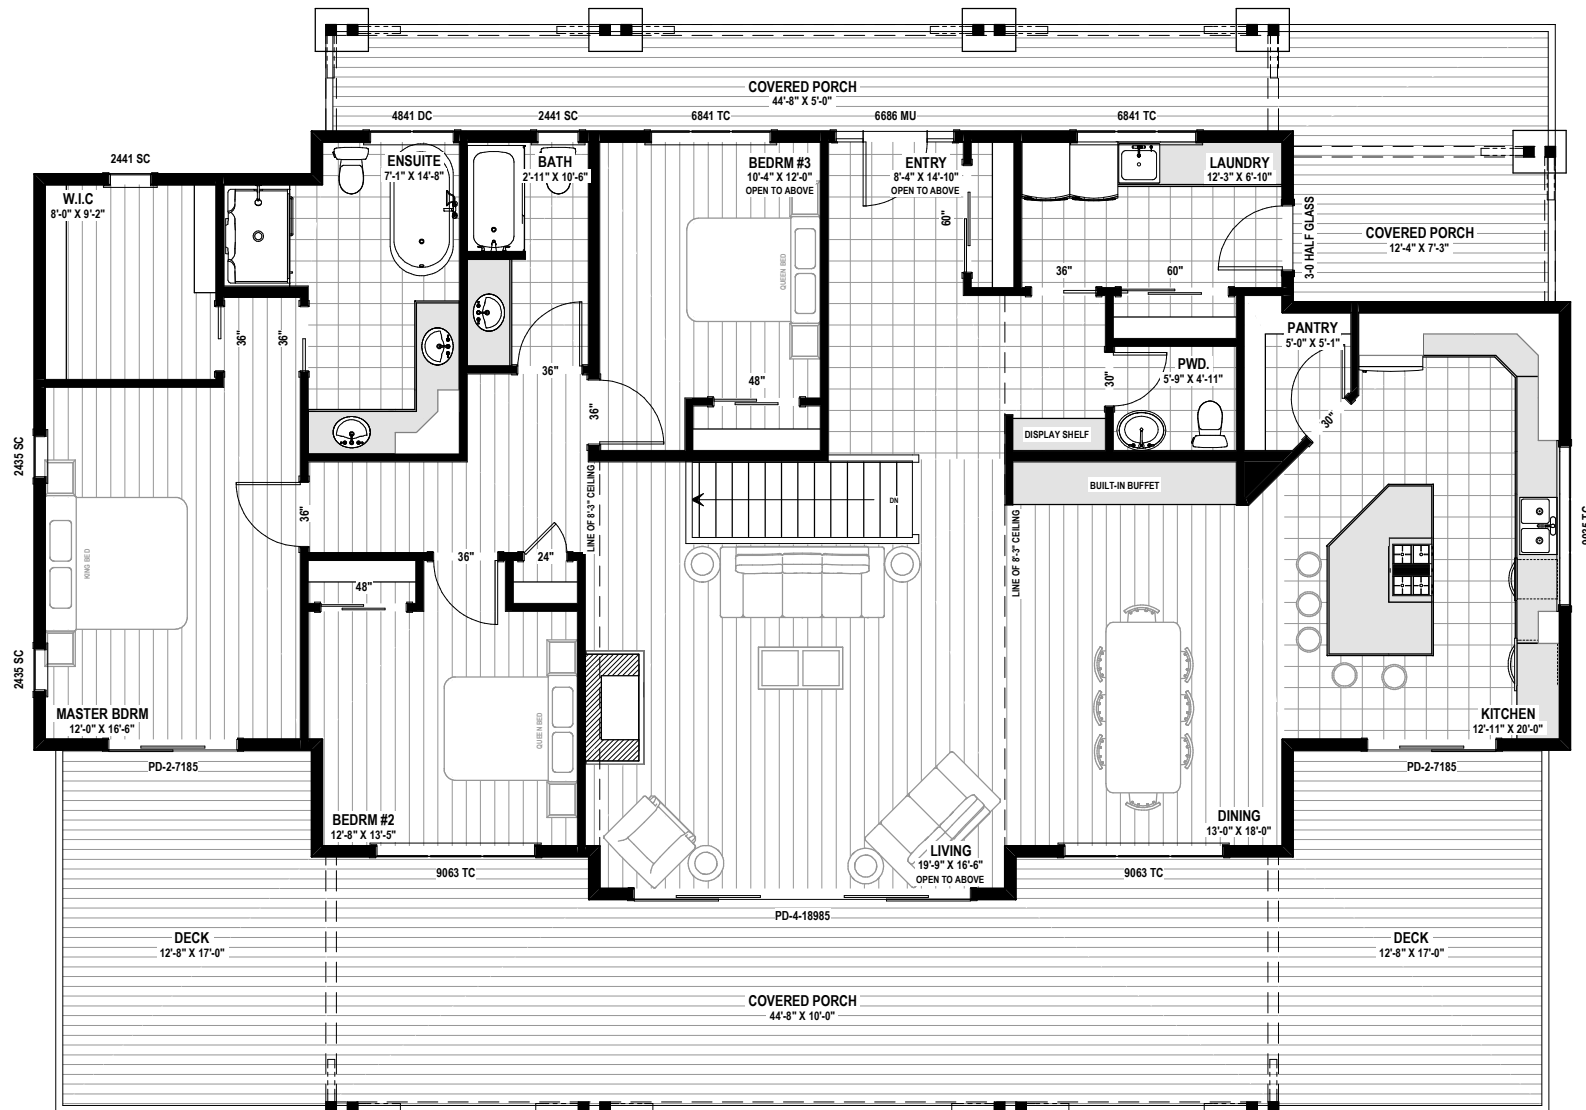

**RIDEAU - 2192 sq.ft**

**MAIN FLOOR PLAN**  
2192 SQ.FT

Phone: 877-GO-2-LOGS (toll free)  
 Phone: 705-738-5131  
 Fax: 705-738-5283  
 info@confederationloghomes.com  
 www.confederationloghomes.com

**RIDEAU - 2192 sq.ft**