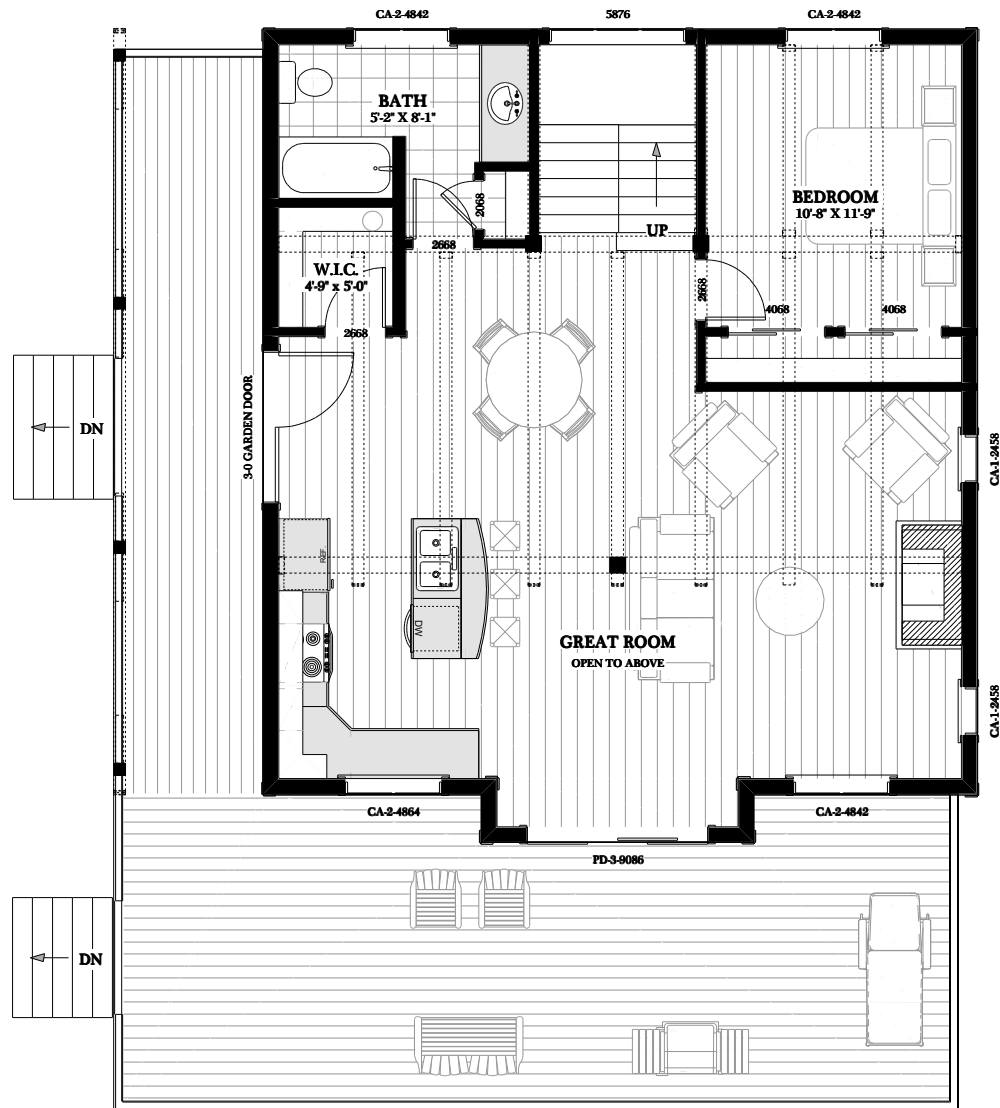

PINACLE - 1452 sq.ft

PINACLE - 1452 sq.ft

PINACLE - 1452 sq.ft

PINACLE - 1452 sq.ft

MAIN FLOOR PLAN
972 SQ.FT

UPPER FLOOR PLAN
480 SQ.FT

Phone: 877-GO-2-LOGS (toll free)
Phone: 705-738-5131
Fax: 705-738-5283
info@confederationloghomes.com
www.confederationloghomes.com

PINACLE - 1452 sq.ft