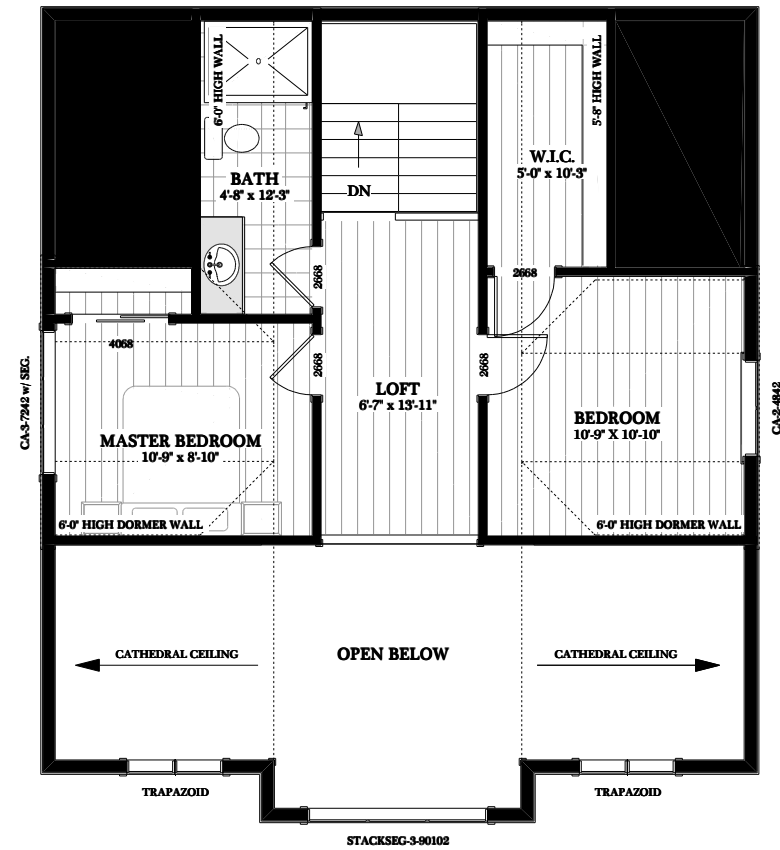

PINACLE - 1452 sq.ft

PINACLE - 1452 sq.ft

PINACLE - 1452 sq.ft

PINACLE - 1452 sq.ft

MAIN FLOOR PLAN
972 SQ.FT

UPPER FLOOR PLAN
480 SQ.FT

Phone: 877-GO-2-LOGS (toll free)
Phone: 705-738-5131
Fax: 705-738-5283
info@confederationloghomes.com
www.confederationloghomes.com

PINACLE - 1452 sq.ft