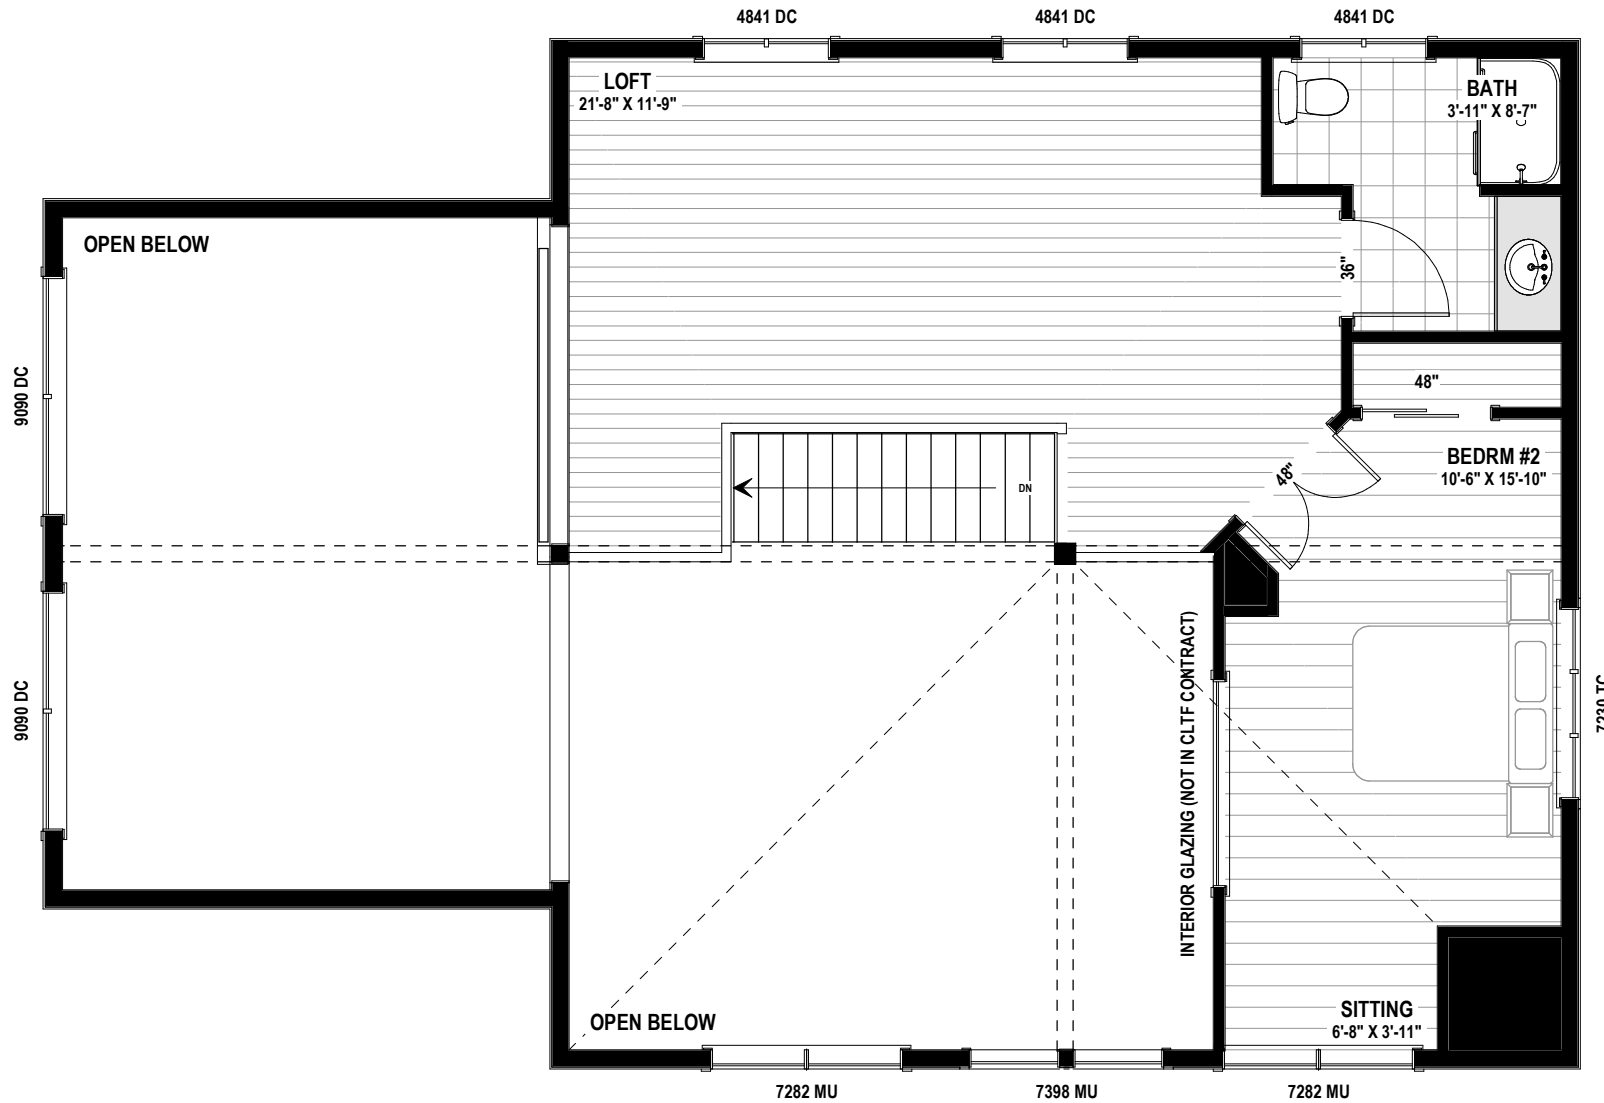

OSPREY - 1994 sq.ft

OSPREY - 1994 sq.ft

OSPREY - 1994 sq.ft

OSPREY - 1994 sq.ft

MAIN FLOOR PLAN
1336 SQ.FT

Phone: 877-GO-2-LOGS (toll free)
 Phone: 705-738-5131
 Fax: 705-738-5283
 info@confederationloghomes.com
 www.confederationloghomes.com

OSPREY - 1994 sq.ft

UPPER FLOOR PLAN
658 SQ.FT

Phone: 877-GO-2-LOGS (toll free)
 Phone: 705-738-5131
 Fax: 705-738-5283
 info@confederationloghomes.com
 www.confederationloghomes.com

OSPREY - 1994 sq.ft