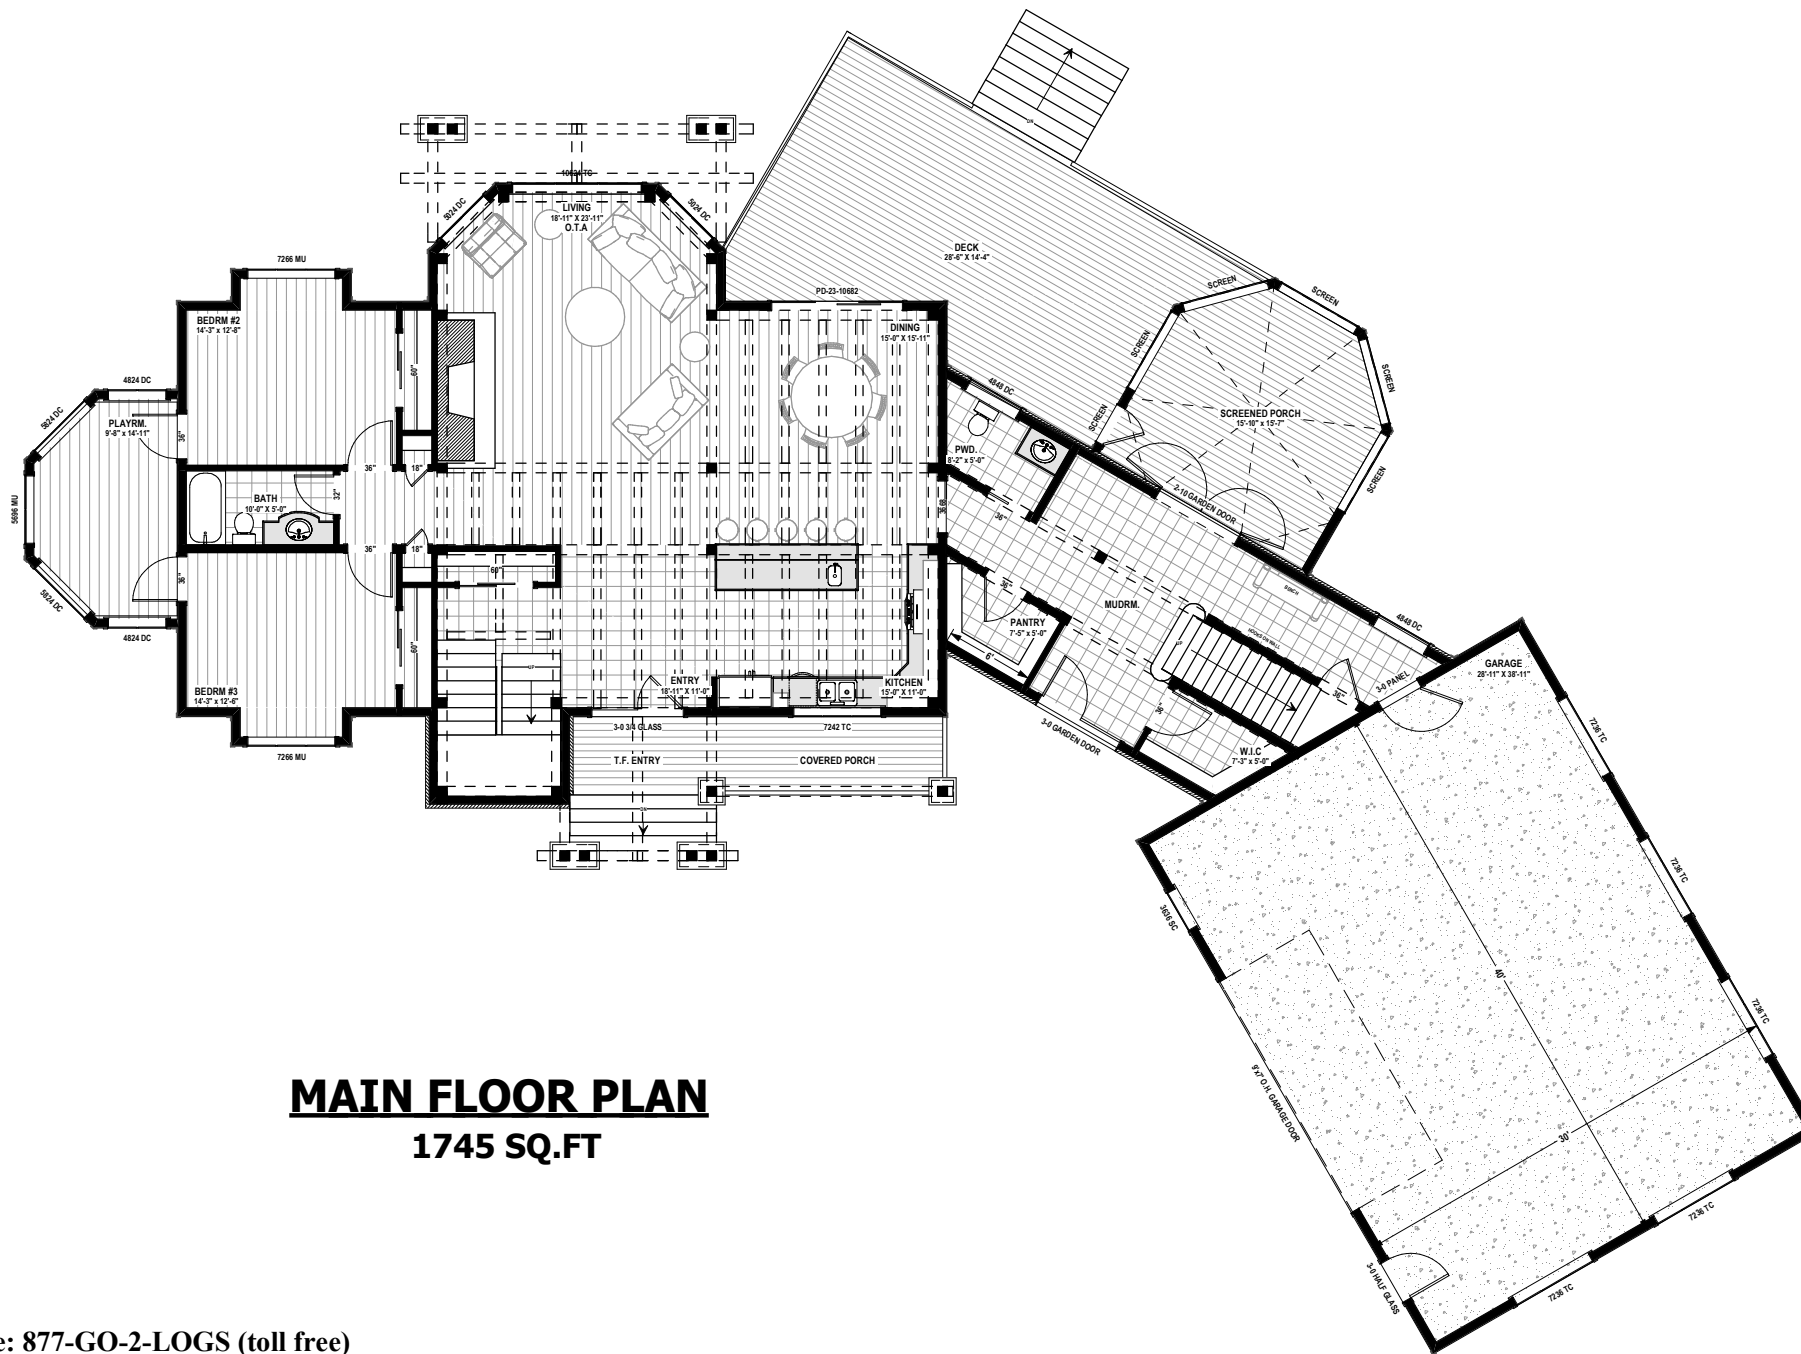

LYNX - 3685 sq.ft

LYNX - 3685 sq.ft

LYNX - 3685 sq.ft

LYNX - 3685 sq.ft

LYNX - 3685 sq.ft

MAIN FLOOR PLAN
1745 SQ.FT

Phone: 877-GO-2-LOGS (toll free)
 Phone: 705-738-5131
 Fax: 705-738-5283
 info@confederationloghomes.com
 www.confederationloghomes.com

LYNX - 3685 sq.ft

UPPER FLOOR PLAN
1940 SQ.FT

Phone: 877-GO-2-LOGS (toll free)
 Phone: 705-738-5131
 Fax: 705-738-5283
 info@confederationloghomes.com
 www.confederationloghomes.com

LYNX - 3685 sq.ft