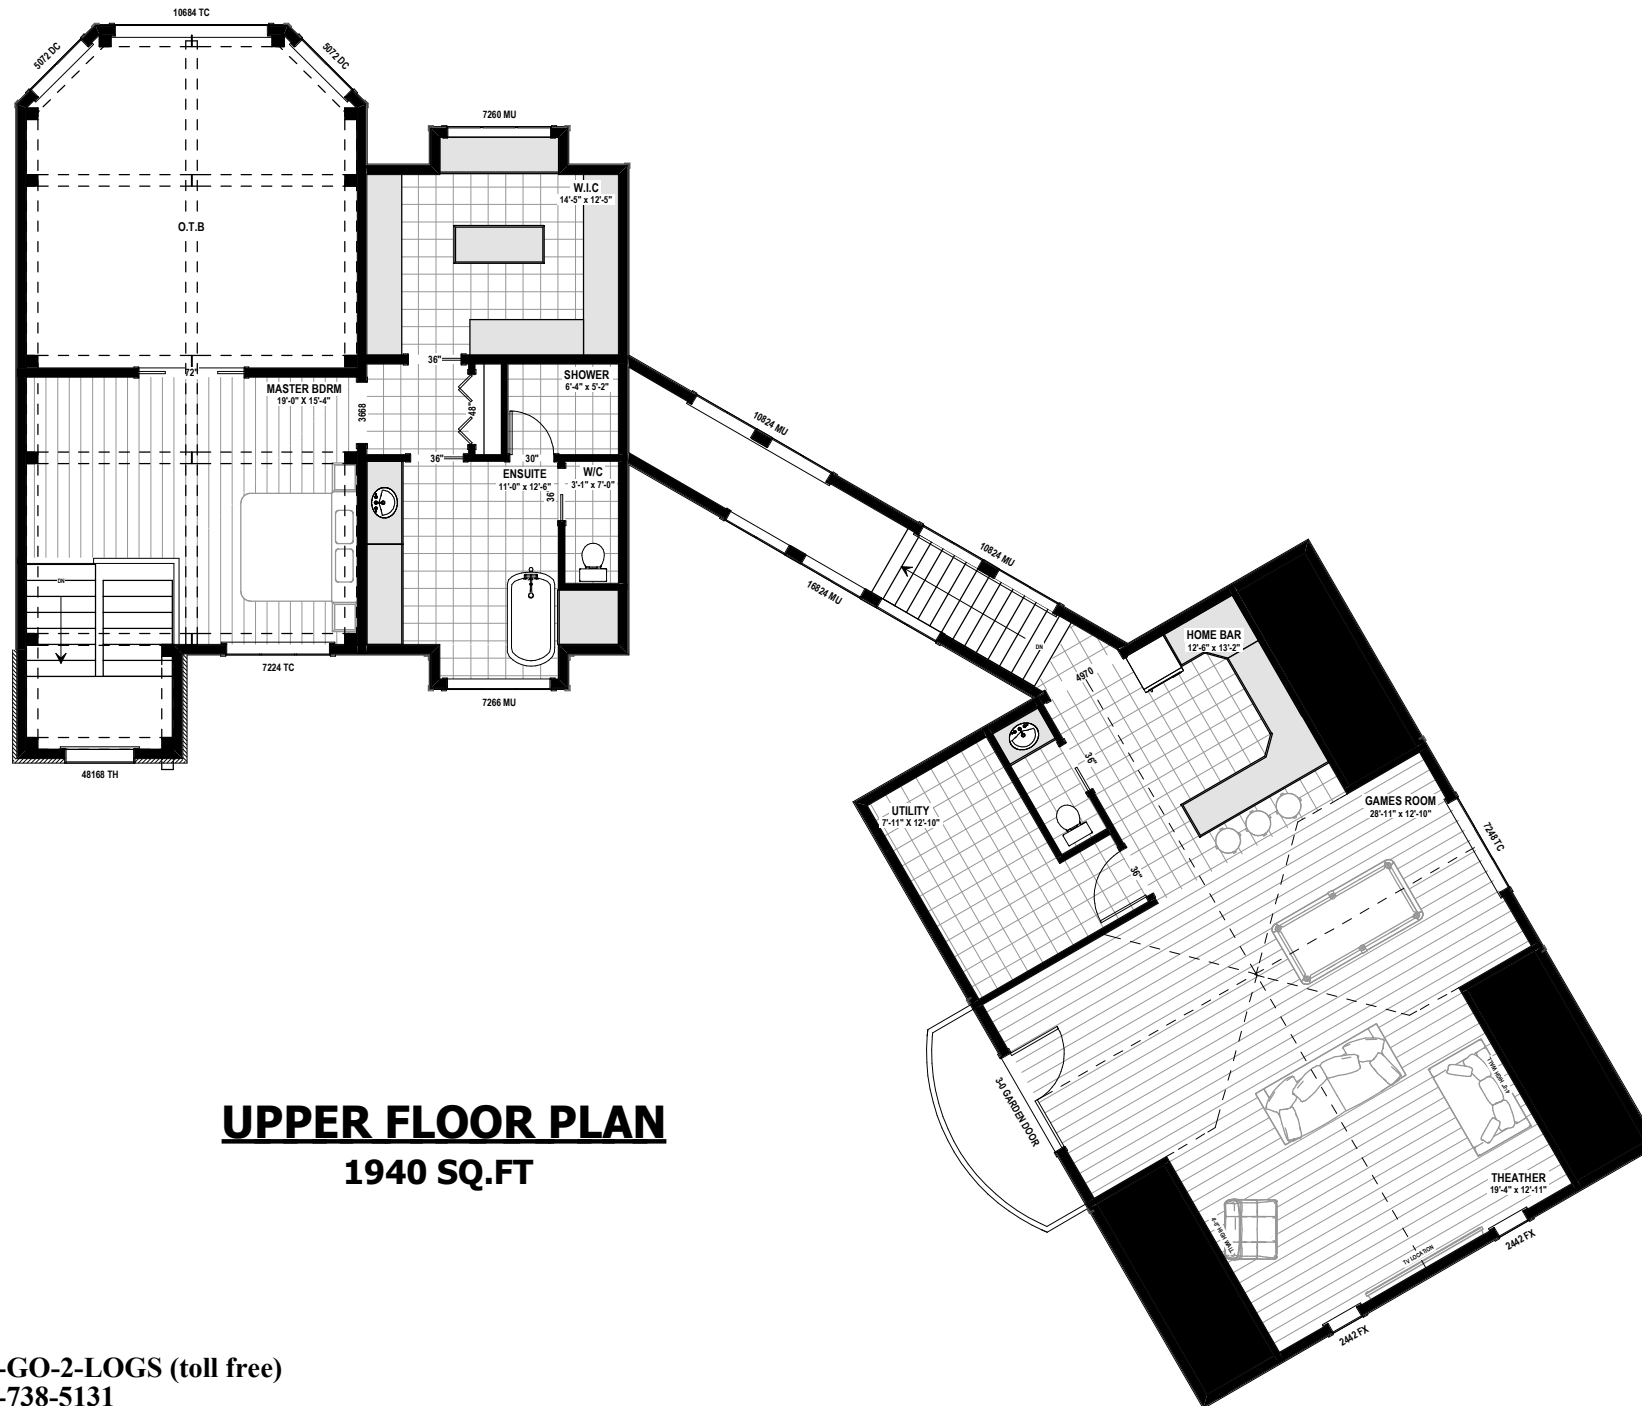

LYNX - 3685 sq.ft

LYNX - 3685 sq.ft

LYNX - 3685 sq.ft

LYNX - 3685 sq.ft

LYNX - 3685 sq.ft

MAIN FLOOR PLAN
1745 SQ.FT

Phone: 877-GO-2-LOGS (toll free)
 Phone: 705-738-5131
 Fax: 705-738-5283
 info@confederationloghomes.com
 www.confederationloghomes.com

LYNX - 3685 sq.ft

UPPER FLOOR PLAN
1940 SQ.FT

Phone: 877-GO-2-LOGS (toll free)
 Phone: 705-738-5131
 Fax: 705-738-5283
 info@confederationloghomes.com
 www.confederationloghomes.com

LYNX - 3685 sq.ft