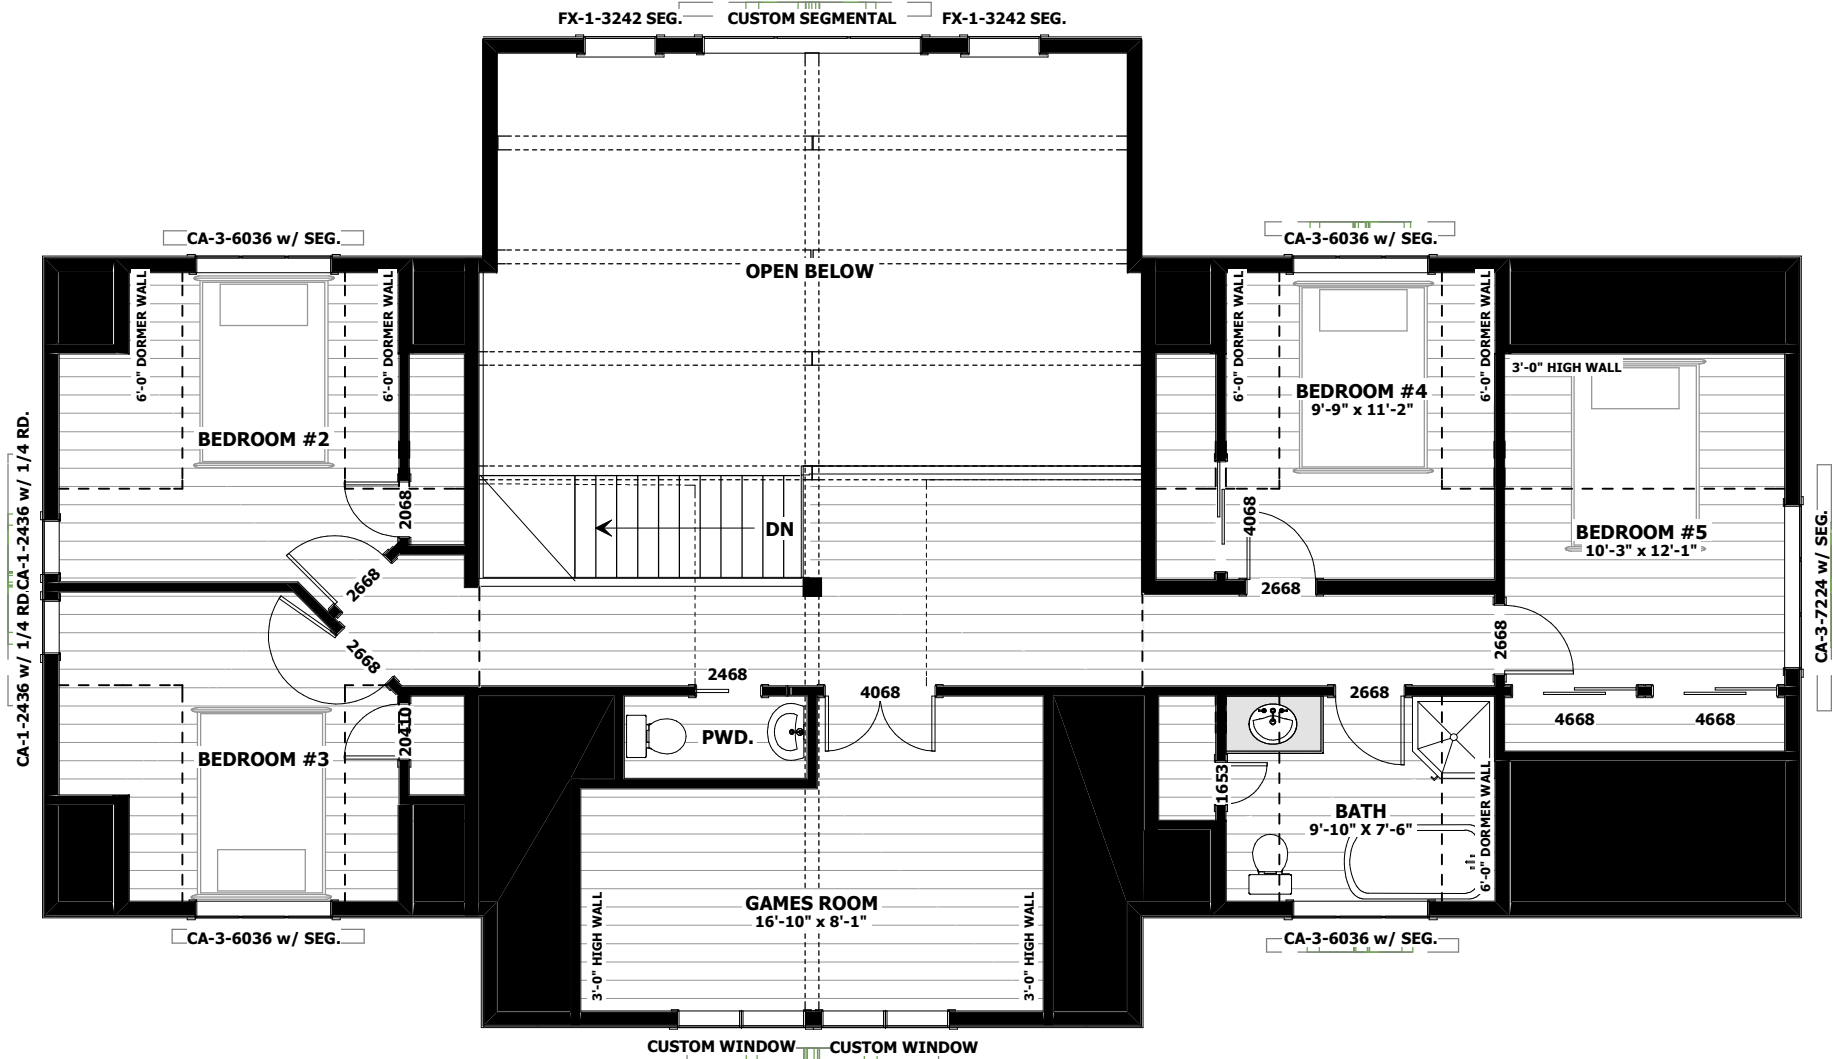

WOODLAND CREEK - 3225 sq.ft

WOODLAND CREEK - 3225 sq.ft

WOODLAND CREEK - 3225 sq.ft

WOODLAND CREEK - 3225 sq.ft

MAIN FLOOR PLAN
1824 SQ.FT

Phone: 877-GO-2-LOGS (toll free)
 Phone: 705-738-5131
 Fax: 705-738-5283
 info@confederationloghomes.com
 www.confederationloghomes.com

WOODLAND CREEK - 3225 sq.ft

UPPER FLOOR PLAN
1401 SQ.FT

Phone: 877-GO-2-LOGS (toll free)
 Phone: 705-738-5131
 Fax: 705-738-5283
 info@confederationloghomes.com
 www.confederationloghomes.com

WOODLAND CREEK - 3225 sq.ft