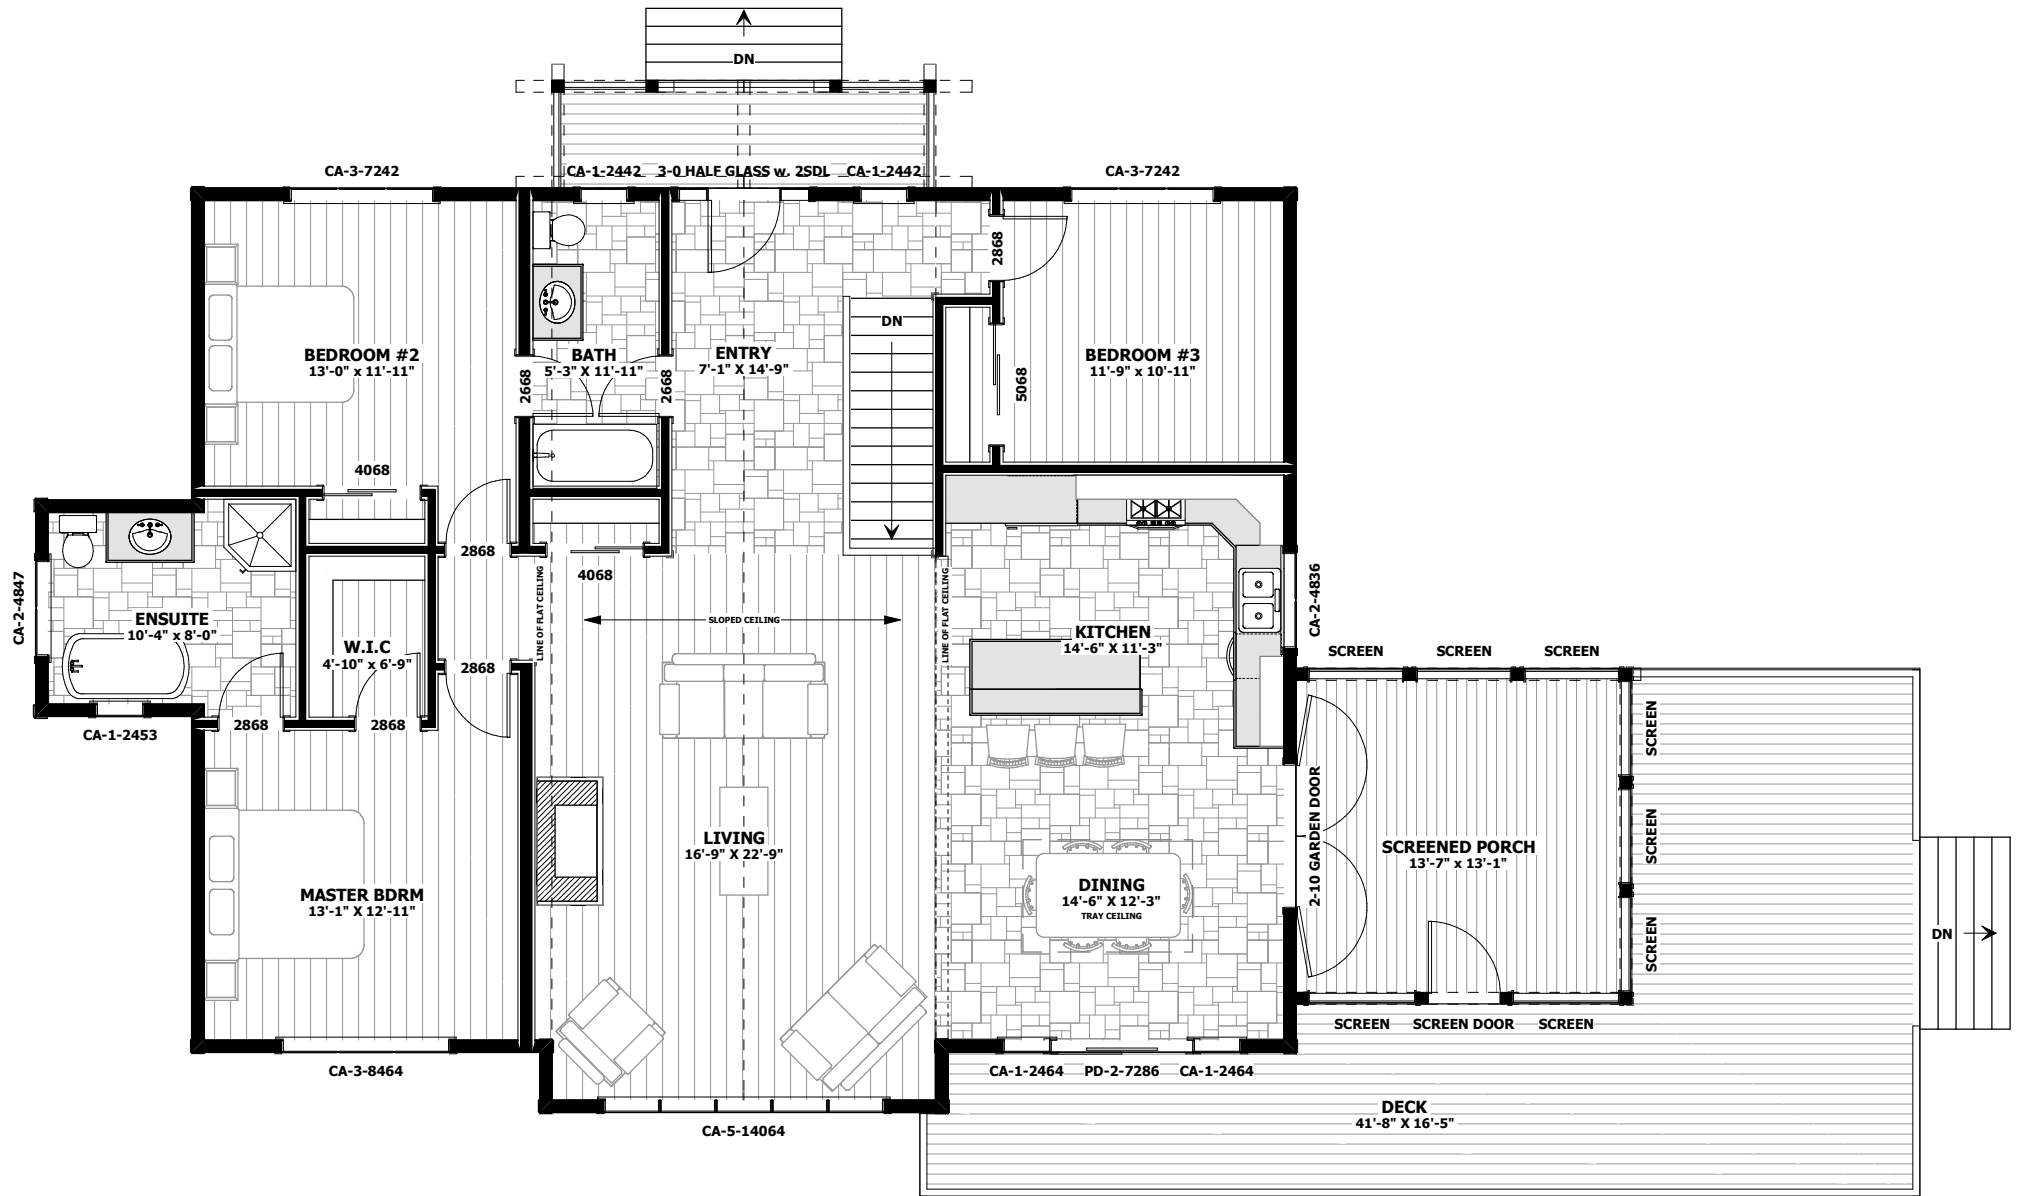

SUGAR MAPLE - 1720 sq.ft

SUGAR MAPLE - 1720 sq.ft

SUGAR MAPLE - 1720 sq.ft

SUGAR MAPLE - 1720 sq.ft

MAIN FLOOR PLAN
1720 SQ.FT

Phone: 877-GO-2-LOGS (toll free)
 Phone: 705-738-5131
 Fax: 705-738-5283
 info@confederationloghomes.com
 www.confederationloghomes.com

SUGAR MAPLE - 1720 sq.ft