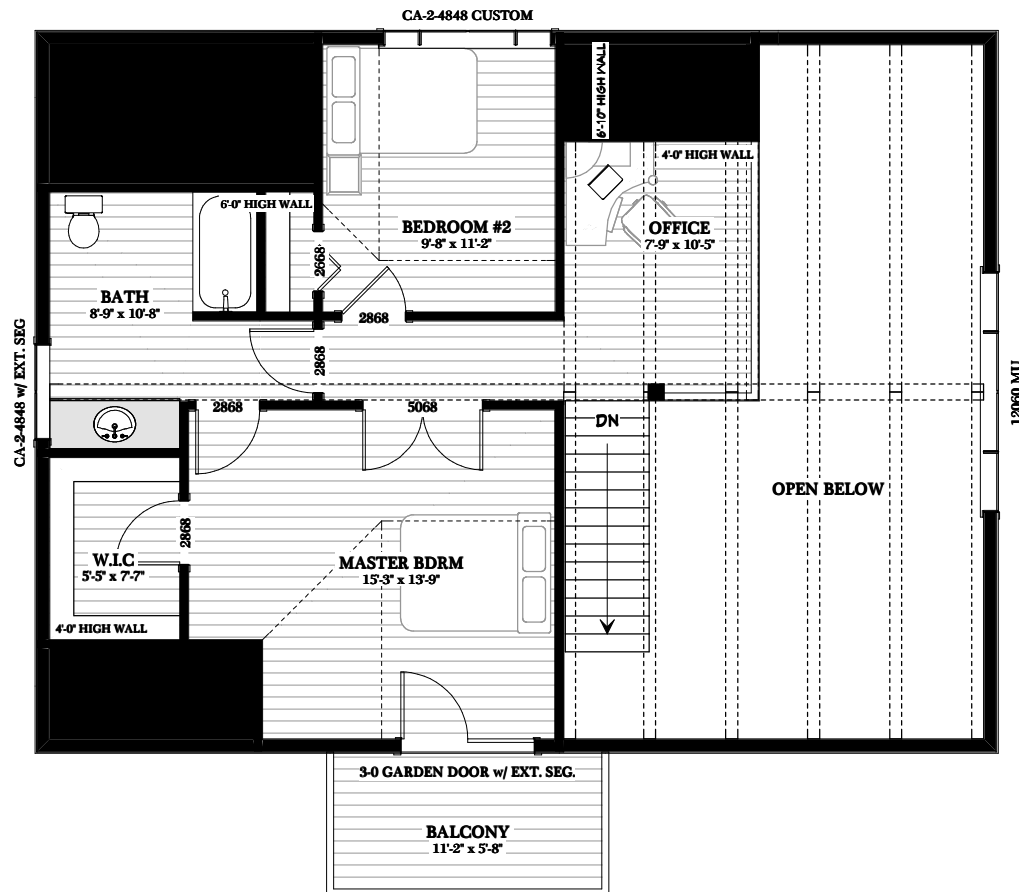

**MAIN FLOOR PLAN**  
1200 SQ.FT

Phone: 877-GO-2-LOGS (toll free)  
 Phone: 705-738-5131  
 Fax: 705-738-5283  
 info@confederationloghomes.com  
 www.confederationloghomes.com

**LOON CALL - 1985 sq.ft**

**UPPER FLOOR PLAN**  
785 SQ.FT

Phone: 877-GO-2-LOGS (toll free)  
 Phone: 705-738-5131  
 Fax: 705-738-5283  
 info@confederationloghomes.com  
 www.confederationloghomes.com

**LOON CALL - 1985 sq.ft**