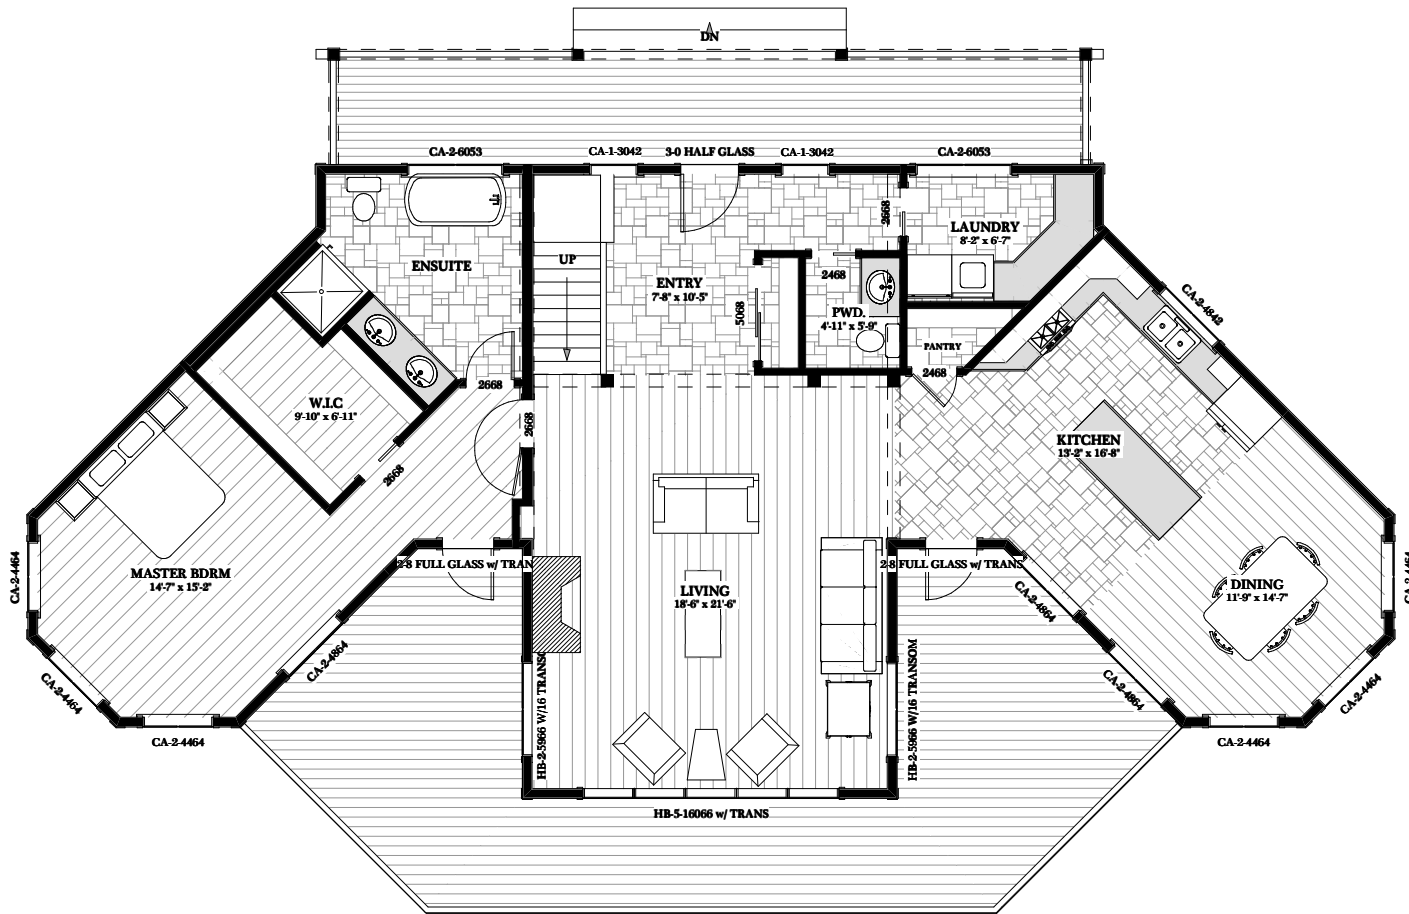

HORSESHOE RAPID II - 2332 sq.ft

MAIN FLOOR PLAN
1622 SQ.FT

UPPER FLOOR PLAN
710 SQ.FT

Phone: 877-GO-2-LOGS (toll free)
Phone: 705-738-5131
Fax: 705-738-5283
info@confederationloghomes.com
www.confederationloghomes.com

HORSESHOE RAPID II - 2332 sq.ft