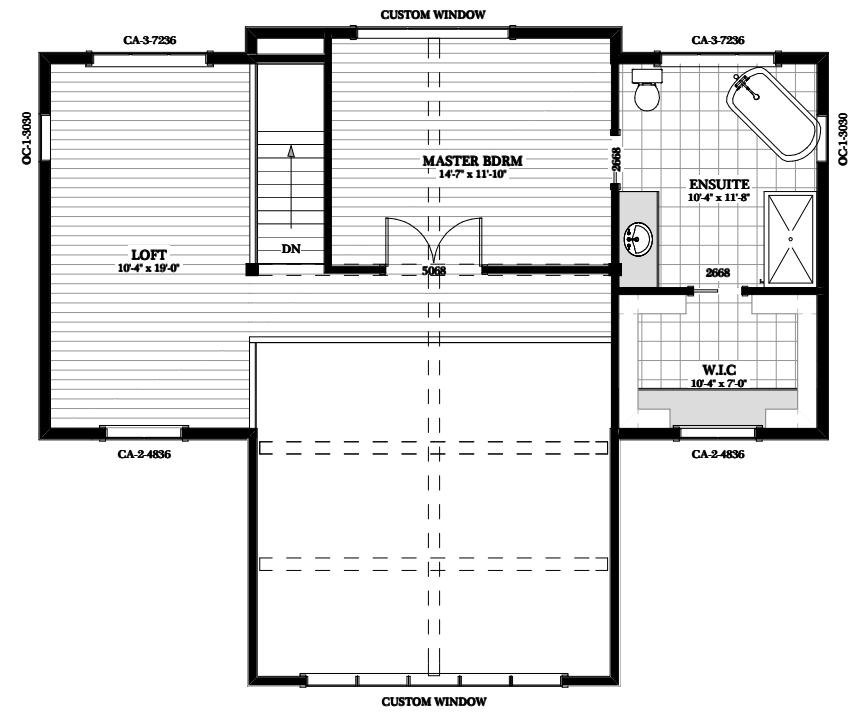

HORSESHOE RAPID II - 2332 sq.ft

MAIN FLOOR PLAN
1622 SQ.FT

UPPER FLOOR PLAN
710 SQ.FT

Phone: 877-GO-2-LOGS (toll free)
Phone: 705-738-5131
Fax: 705-738-5283
info@confederationloghomes.com
www.confederationloghomes.com

HORSESHOE RAPID II - 2332 sq.ft