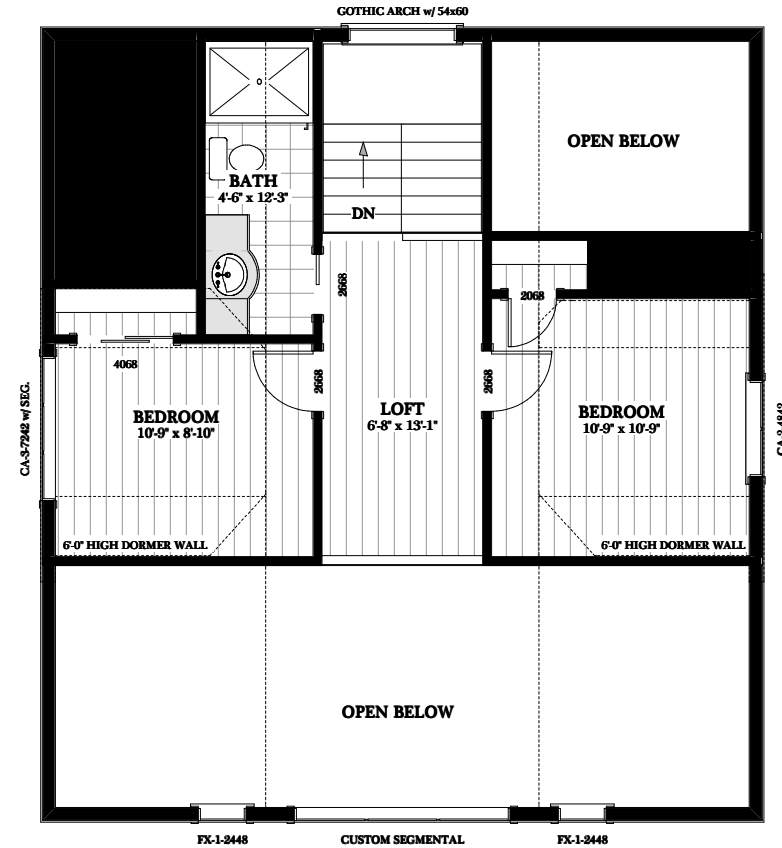

MAIN FLOOR PLAN
990 SQ.FT

UPPER FLOOR PLAN
515 SQ.FT

Phone: 877-GO-2-LOGS (toll free)
 Phone: 705-738-5131
 Fax: 705-738-5283
 info@confederationloghomes.com
 www.confederationloghomes.com

WINDING CREEK - 1505 sq.ft