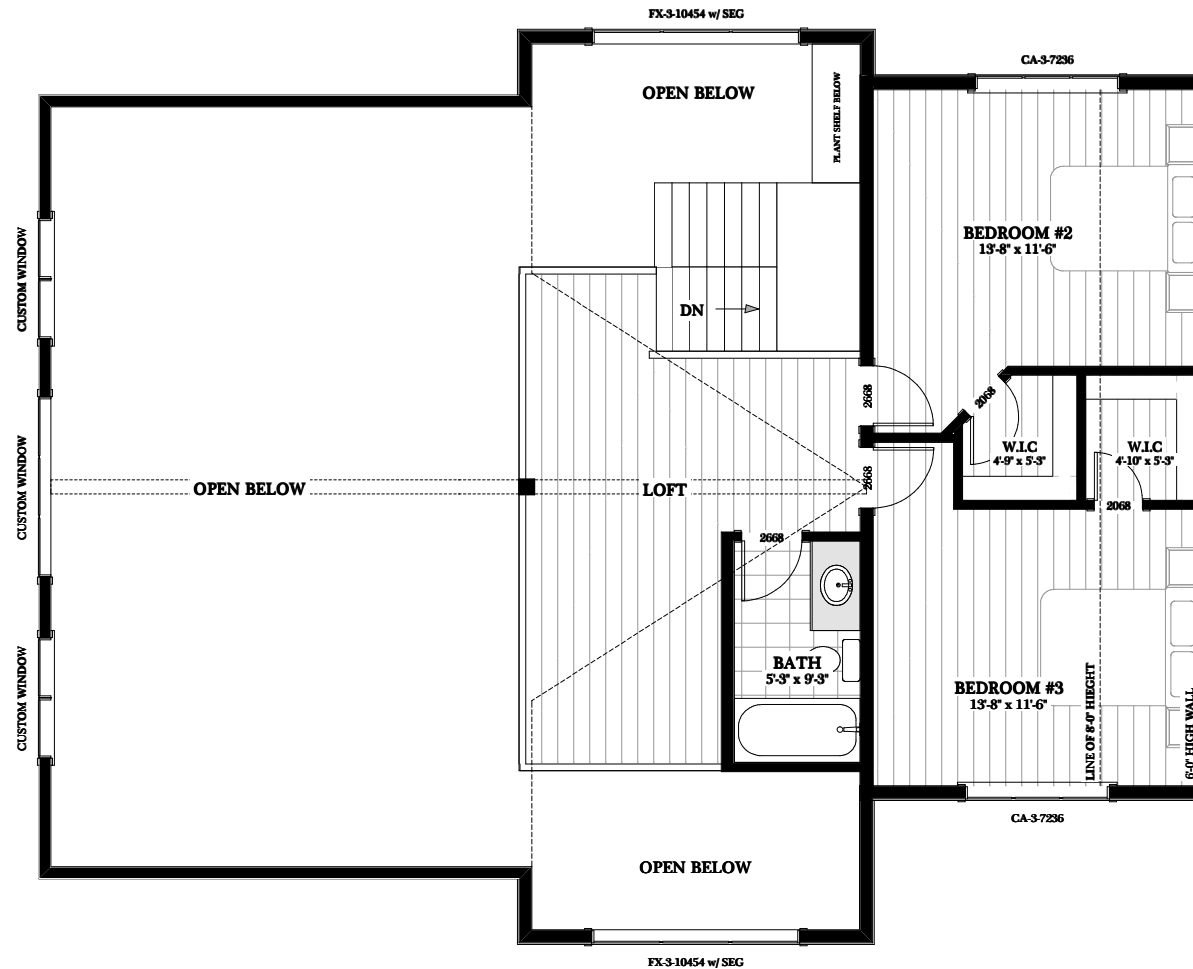

MAIN FLOOR PLAN
2244 SQ.FT

Phone: 877-GO-2-LOGS (toll free)
 Phone: 705-738-5131
 Fax: 705-738-5283
 info@confederationloghomes.com
 www.confederationloghomes.com

WAGON WHEEL - 2960 sq.ft

UPPER FLOOR PLAN
716 SQ.FT

Phone: 877-GO-2-LOGS (toll free)
 Phone: 705-738-5131
 Fax: 705-738-5283
 info@confederationloghomes.com
 www.confederationloghomes.com

WAGON WHEEL - 2960 sq.ft