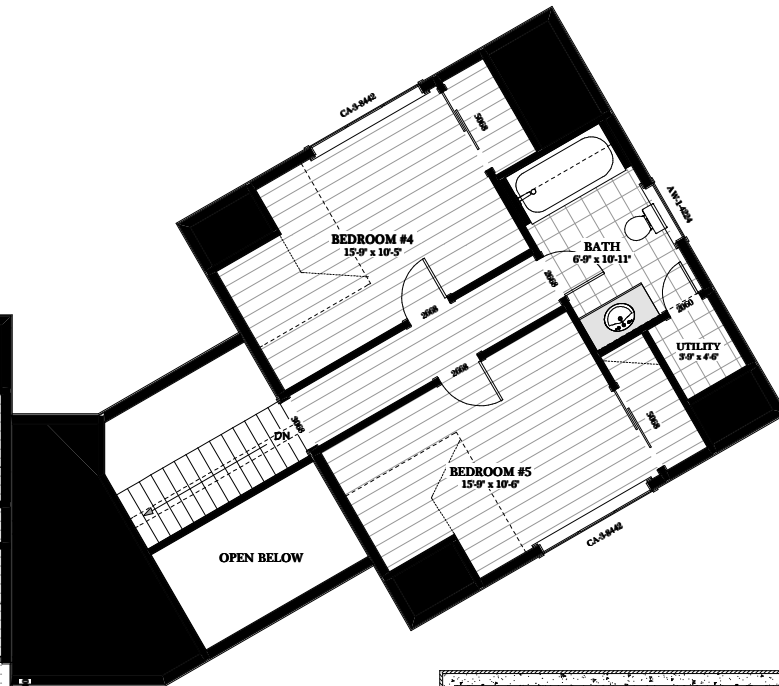

**MAIN FLOOR PLAN**  
 1882 SQ.FT + 268 SQ.FT BREEZWAY

Phone: 877-GO-2-LOGS (toll free)  
 Phone: 705-738-5131  
 Fax: 705-738-5283  
 info@confederationloghomes.com  
 www.confederationloghomes.com

**BONNIEVIEW II - 4058 sq.ft**

**UPPER FLOOR PLAN**  
 1308 SQ.FT + 600 SQ.FT  
 BONUS QUARTERS

**LOWER FLOOR PLAN**  
 1868 SQ.FT

Phone: 877-GO-2-LOGS (toll free)  
 Phone: 705-738-5131  
 Fax: 705-738-5283  
 info@confederationloghomes.com  
 www.confederationloghomes.com

**BONNIEVIEW II - 4058 sq.ft**