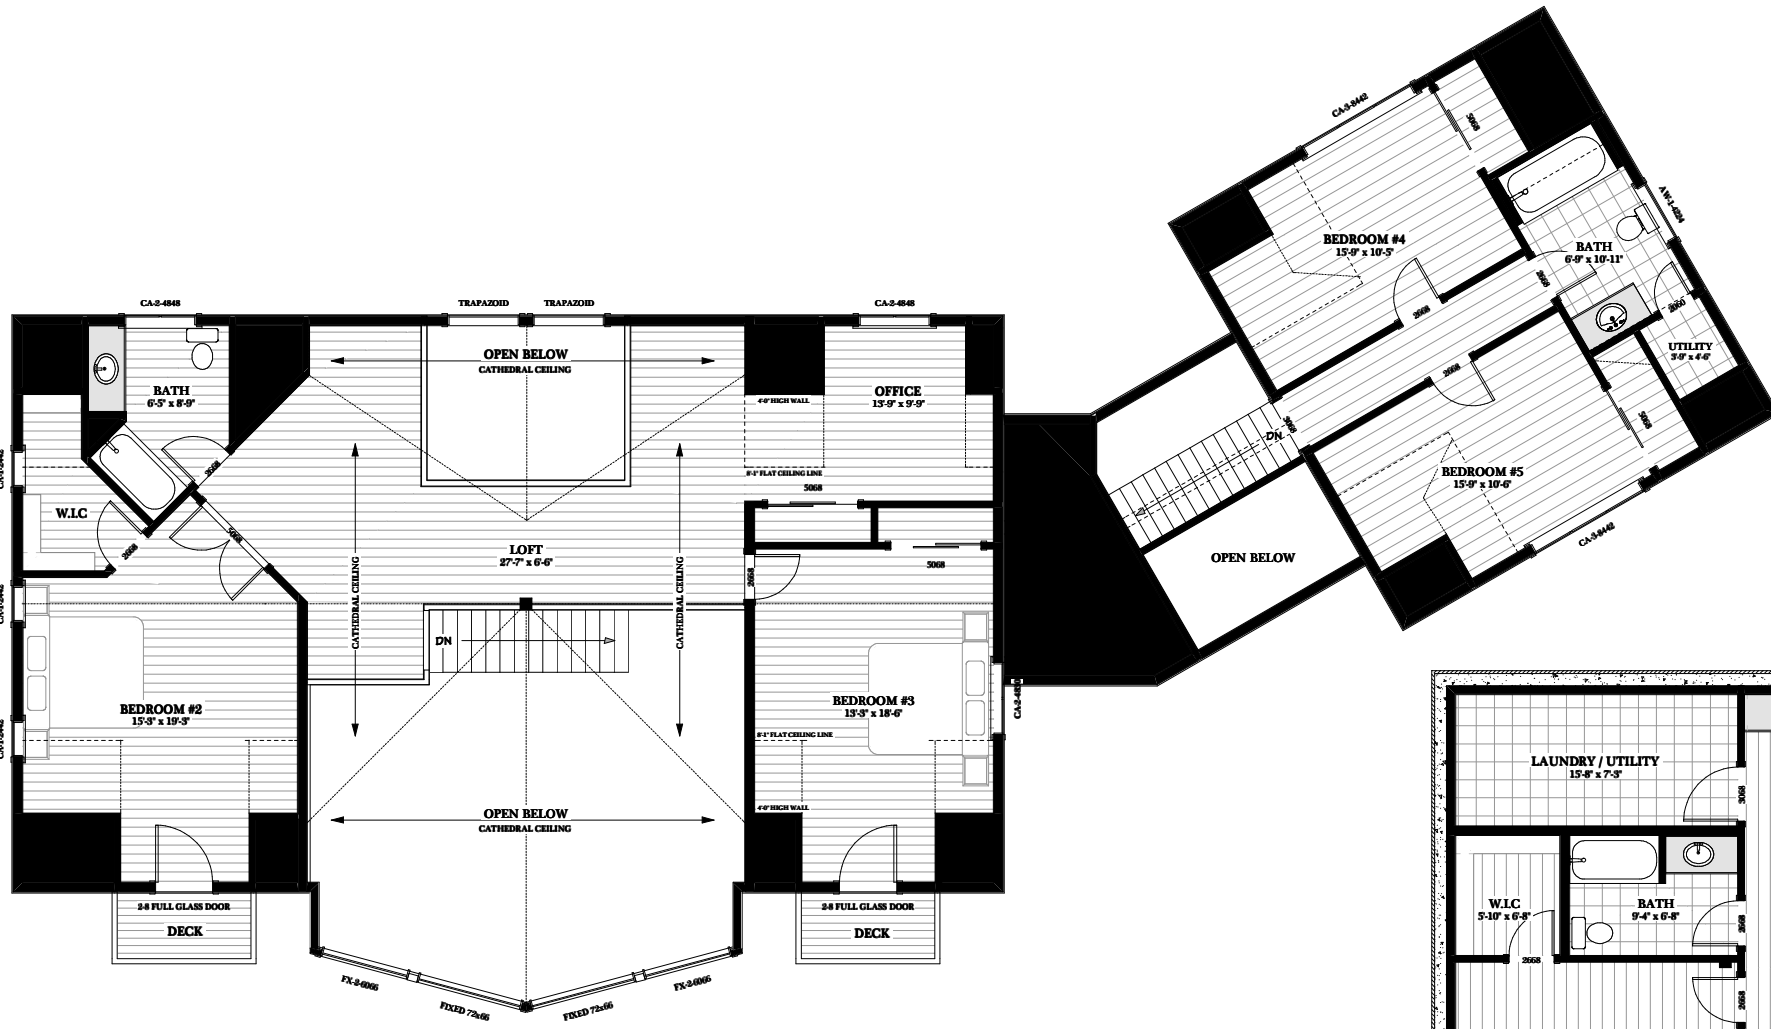

**MAIN FLOOR PLAN**  
 1882 SQ.FT + 268 SQ.FT BREEZWAY

Phone: 877-GO-2-LOGS (toll free)  
 Phone: 705-738-5131  
 Fax: 705-738-5283  
 info@confederationloghomes.com  
 www.confederationloghomes.com

**BONNIEVIEW II - 4058 sq.ft**

**UPPER FLOOR PLAN**  
 1308 SQ.FT + 600 SQ.FT  
 BONUS QUARTERS

**LOWER FLOOR PLAN**  
 1868 SQ.FT

Phone: 877-GO-2-LOGS (toll free)  
 Phone: 705-738-5131  
 Fax: 705-738-5283  
 info@confederationloghomes.com  
 www.confederationloghomes.com

**BONNIEVIEW II - 4058 sq.ft**