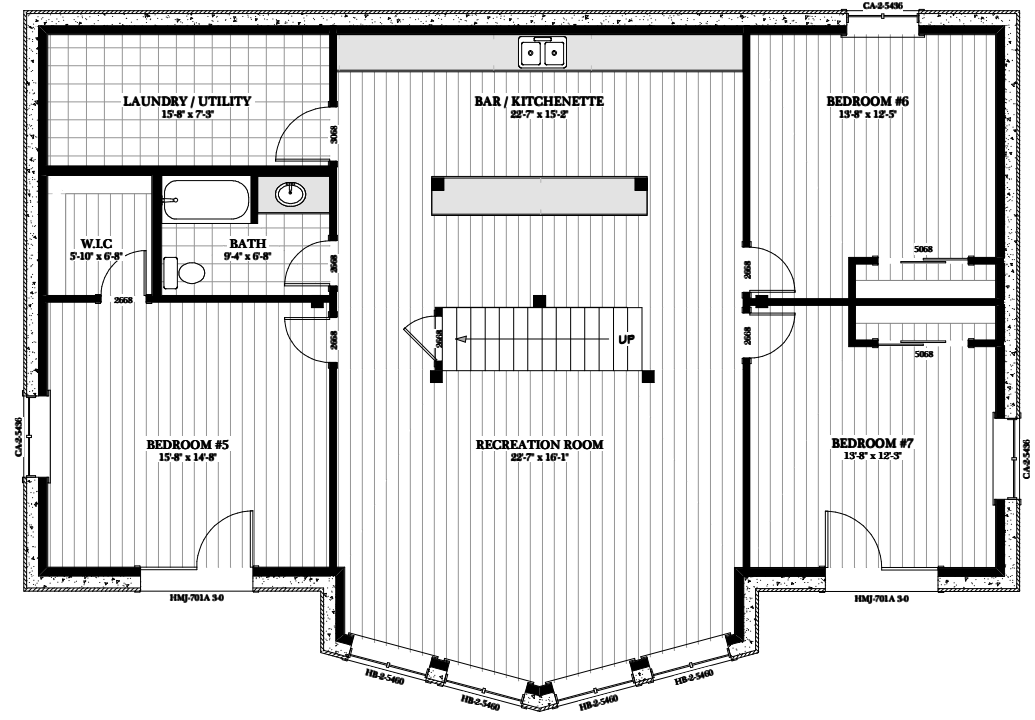

**MAIN FLOOR PLAN**  
 1882 SQ.FT + 268 SQ.FT BREEZWAY

Phone: 877-GO-2-LOGS (toll free)  
 Phone: 705-738-5131  
 Fax: 705-738-5283  
 info@confederationloghomes.com  
 www.confederationloghomes.com

**BONNIEVIEW II - 4058 sq.ft**

**UPPER FLOOR PLAN**  
 1308 SQ.FT + 600 SQ.FT  
 BONUS QUARTERS

**LOWER FLOOR PLAN**  
 1868 SQ.FT

Phone: 877-GO-2-LOGS (toll free)  
 Phone: 705-738-5131  
 Fax: 705-738-5283  
 info@confederationloghomes.com  
 www.confederationloghomes.com

**BONNIEVIEW II - 4058 sq.ft**