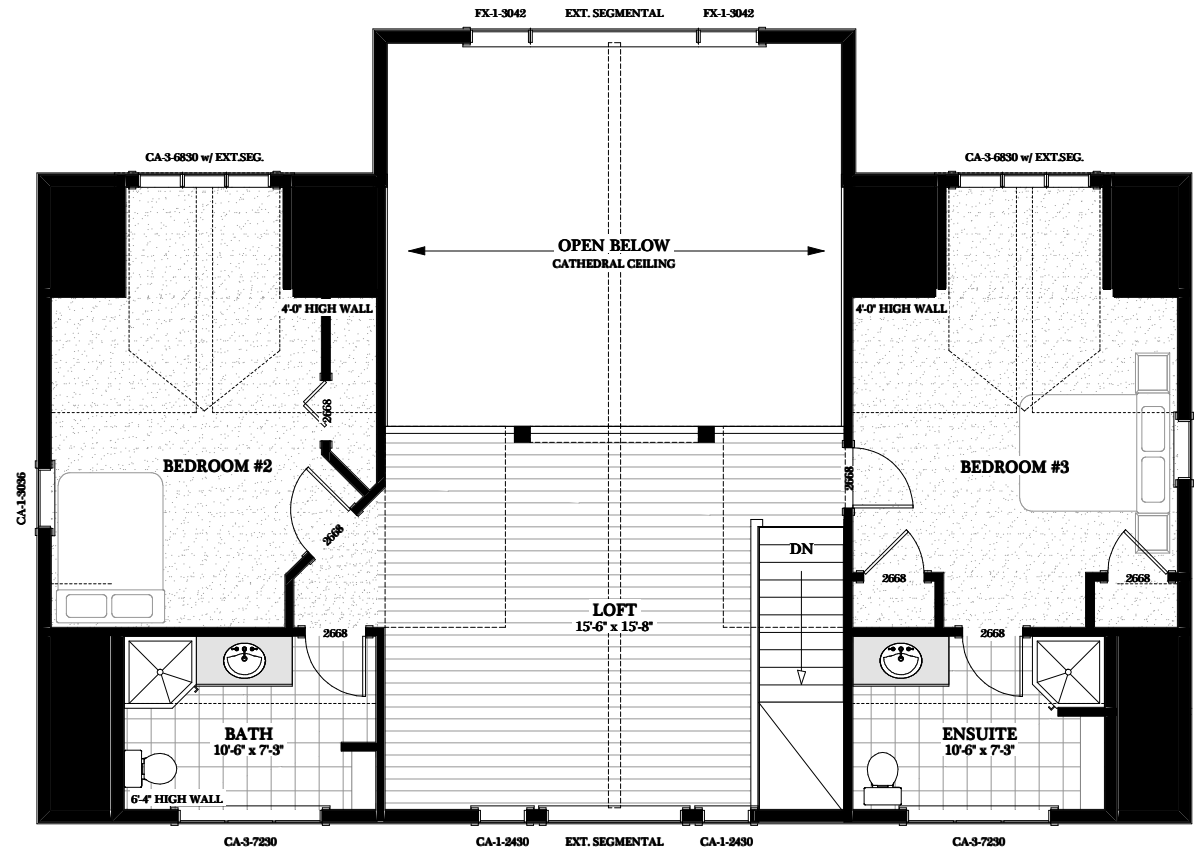

MAIN FLOOR PLAN
1416 SQ.FT + 170 BREEZEWAY

Phone: 877-GO-2-LOGS (toll free)
 Phone: 705-738-5131
 Fax: 705-738-5283
 info@confederationloghomes.com
 www.confederationloghomes.com

BEAR CLAW - 2640 sq.ft

UPPER FLOOR PLAN
1054 SQ.FT

Phone: 877-GO-2-LOGS (toll free)
 Phone: 705-738-5131
 Fax: 705-738-5283
 info@confederationloghomes.com
 www.confederationloghomes.com

BEAR CLAW - 2640 sq.ft