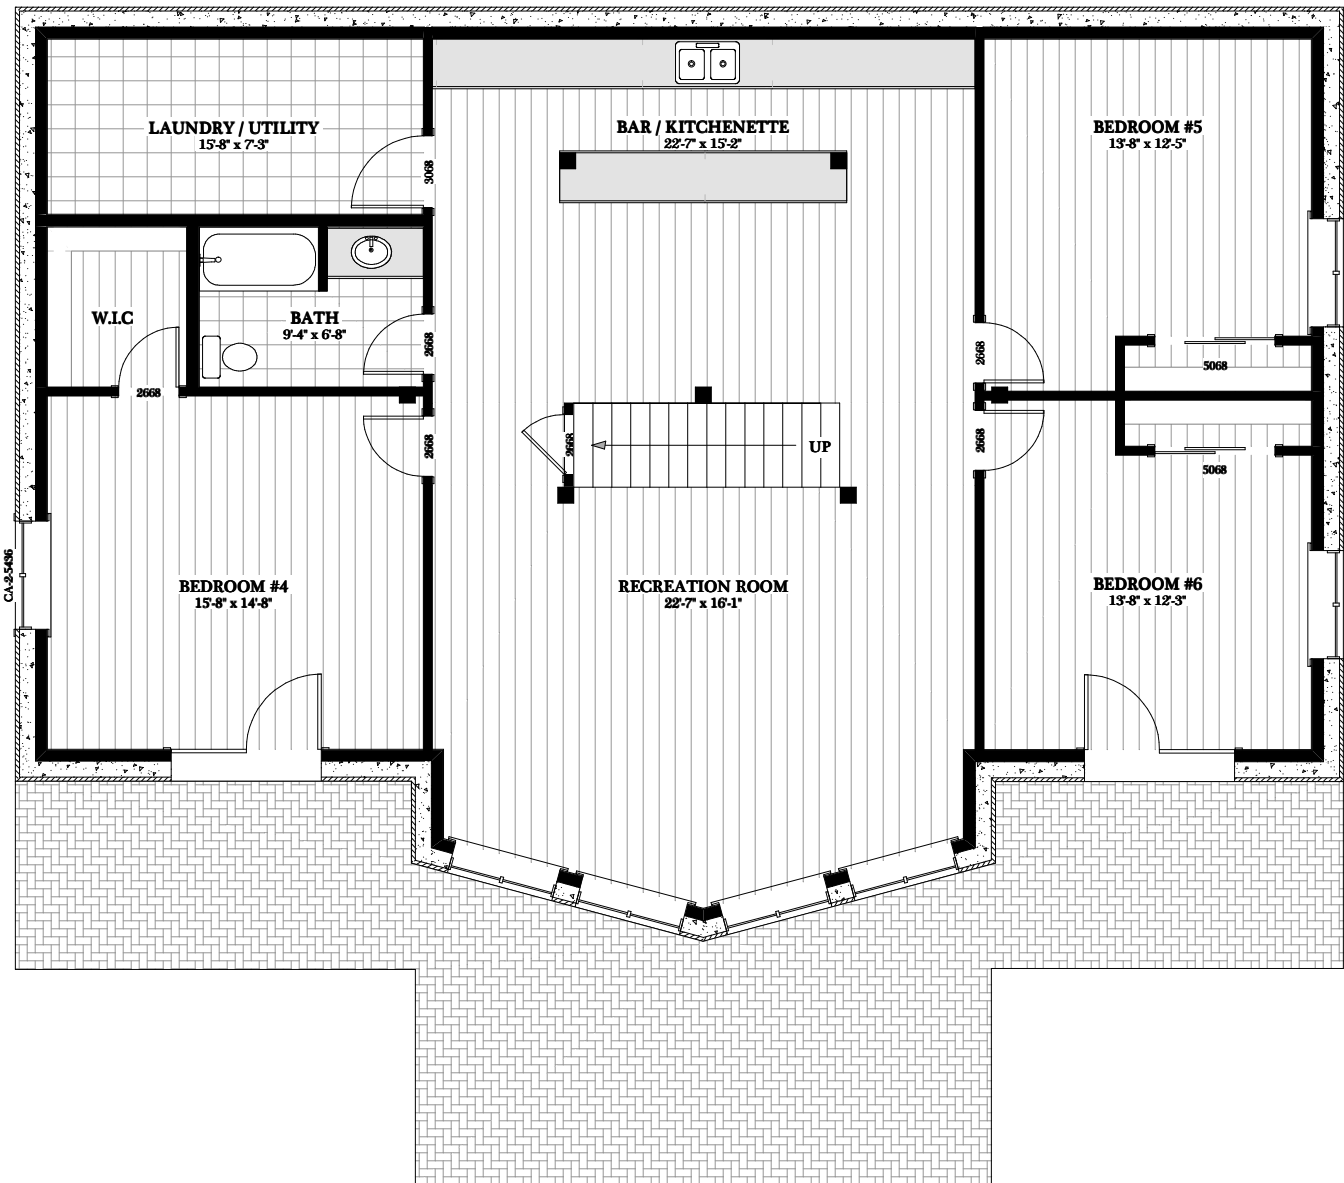

MAIN FLOOR PLAN
1882 SQ.FT

BONNIEVIEW I - 3224 sq.ft

Phone: 877-GO-2-LOGS (toll free)
 Phone: 705-738-5131
 Fax: 705-738-5283
 info@confederationloghomes.com
 www.confederationloghomes.com

UPPER FLOOR PLAN
1342 SQ.FT

Phone: 877-GO-2-LOGS (toll free)
 Phone: 705-738-5131
 Fax: 705-738-5283
 info@confederationloghomes.com
 www.confederationloghomes.com

BONNIEVIEW I - 3224 sq.ft

LOWER FLOOR PLAN
1868 SQ.FT

Phone: 877-GO-2-LOGS (toll free)
 Phone: 705-738-5131
 Fax: 705-738-5283
 info@confederationloghomes.com
 www.confederationloghomes.com

BONNIEVIEW I - 3224 sq.ft