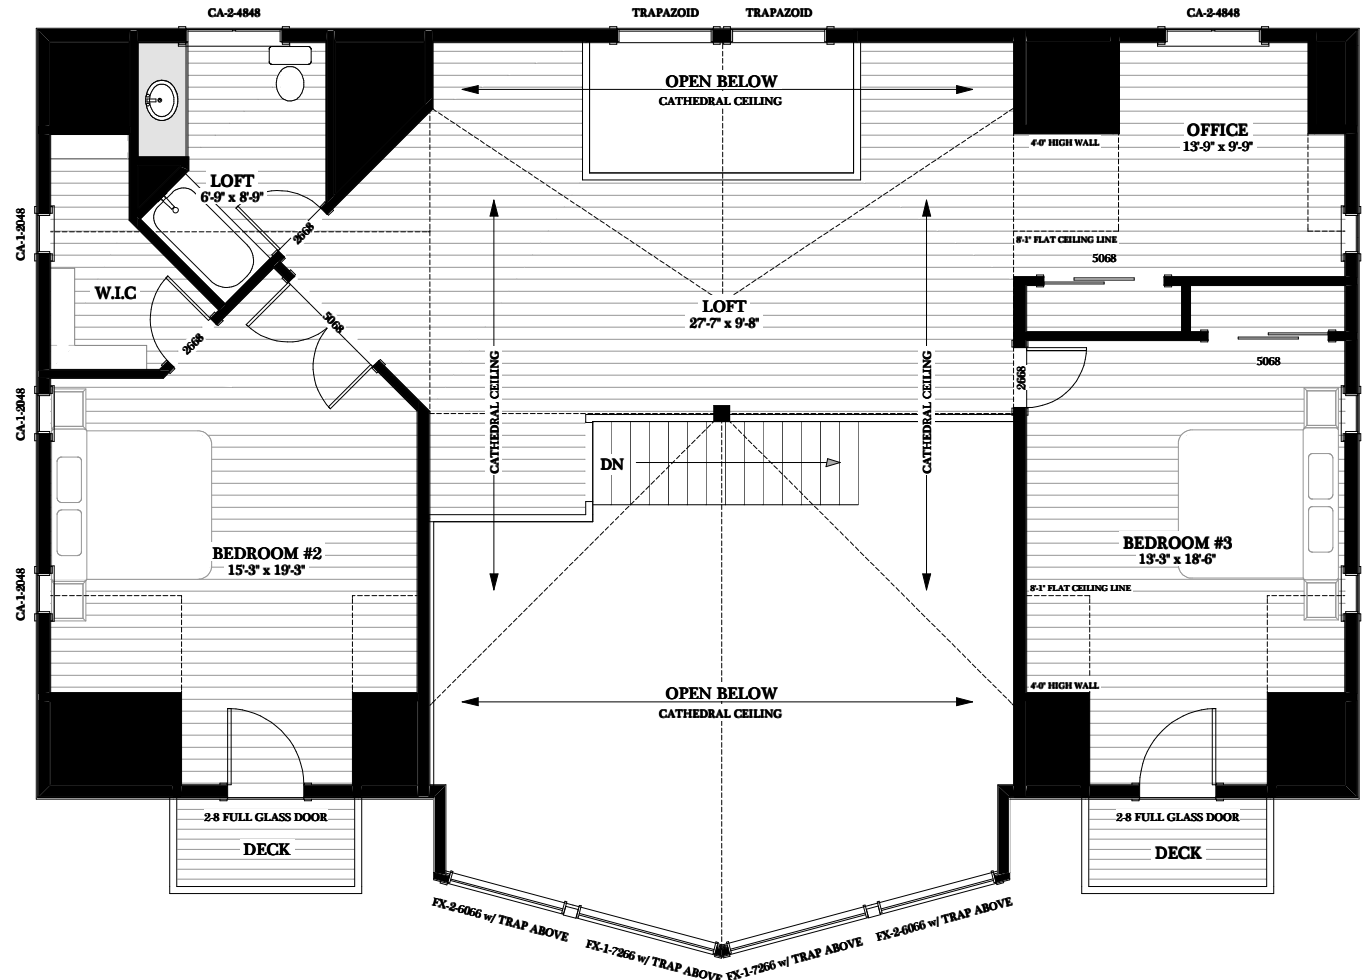

MAIN FLOOR PLAN
1882 SQ.FT

BONNIEVIEW I - 3224 sq.ft

Phone: 877-GO-2-LOGS (toll free)
 Phone: 705-738-5131
 Fax: 705-738-5283
 info@confederationloghomes.com
 www.confederationloghomes.com

UPPER FLOOR PLAN
1342 SQ.FT

Phone: 877-GO-2-LOGS (toll free)
 Phone: 705-738-5131
 Fax: 705-738-5283
 info@confederationloghomes.com
 www.confederationloghomes.com

BONNIEVIEW I - 3224 sq.ft

LOWER FLOOR PLAN
1868 SQ.FT

Phone: 877-GO-2-LOGS (toll free)
 Phone: 705-738-5131
 Fax: 705-738-5283
 info@confederationloghomes.com
 www.confederationloghomes.com

BONNIEVIEW I - 3224 sq.ft