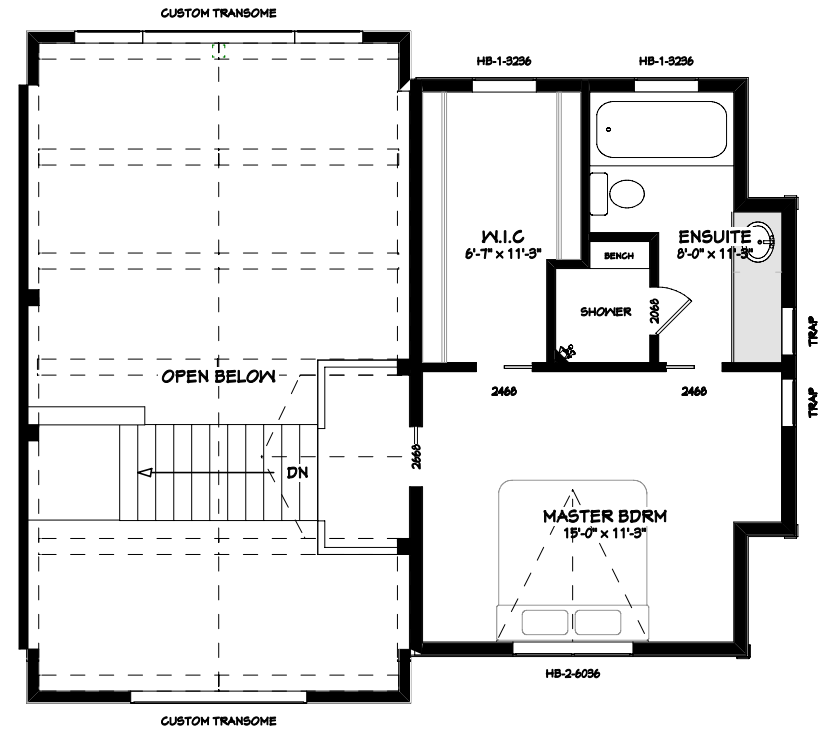

Phone: 877-GO-2-LOGS (toll free)
Phone: 705-738-5131
Fax: 705-738-5283
info@confederationloghomes.com
www.confederationloghomes.com

ELWOOD - 1608 sq.ft

MAIN FLOOR PLAN
1216 SQ.FT

UPPER FLOOR PLAN
392 SQ.FT

Phone: 877-GO-2-LOGS (toll free)
 Phone: 705-738-5131
 Fax: 705-738-5283
 info@confederationloghomes.com
 www.confederationloghomes.com

ELWOOD - 1608 sq.ft