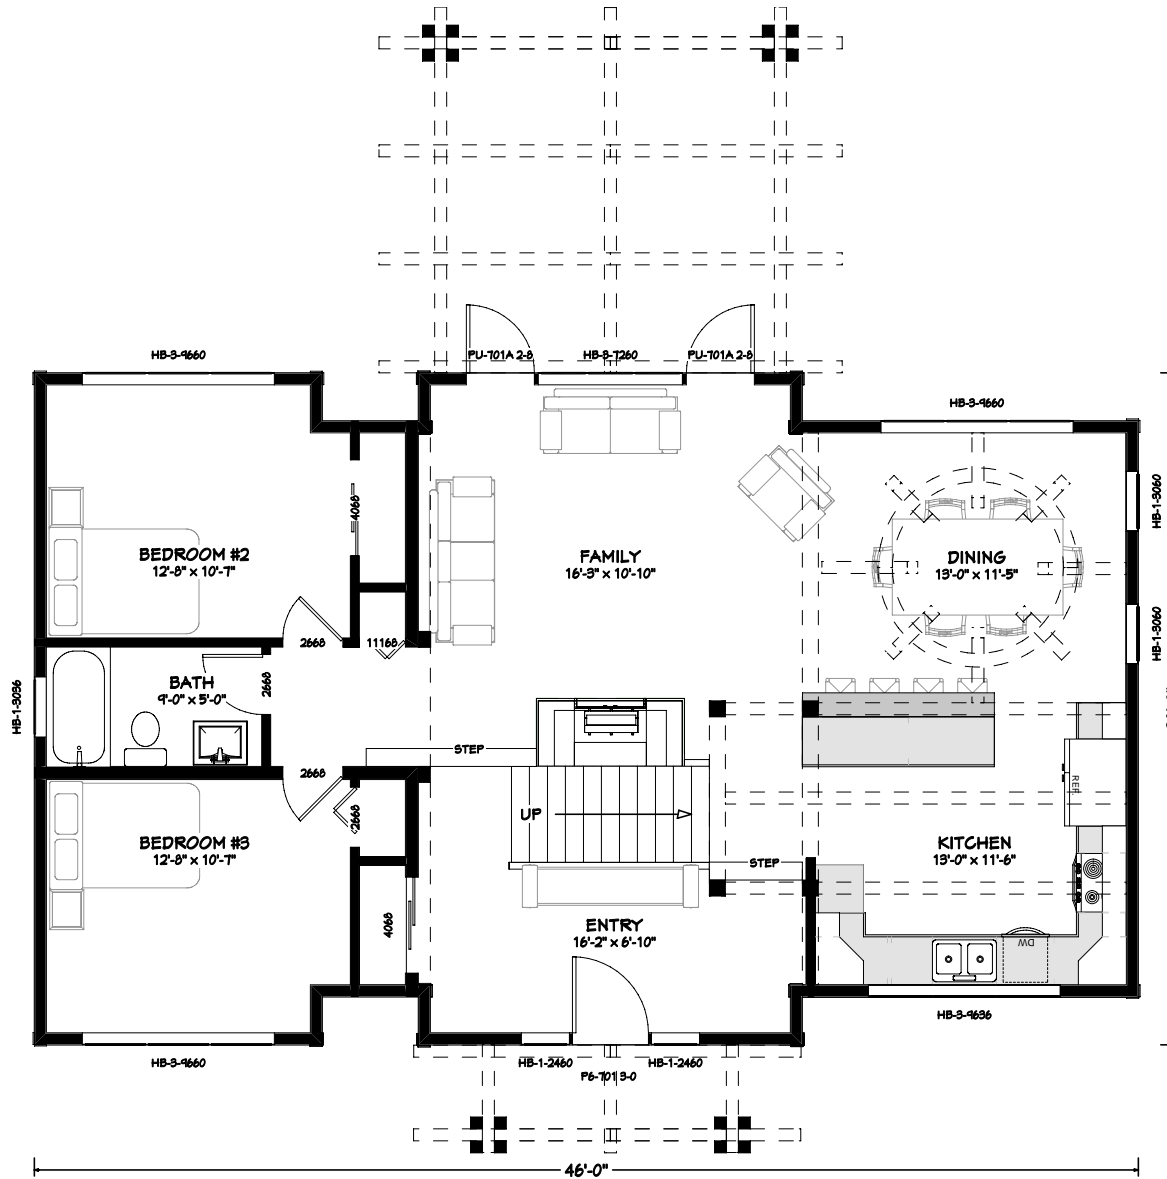

Phone: 877-GO-2-LOGS (toll free)
Phone: 705-738-5131
Fax: 705-738-5283
info@confederationloghomes.com
www.confederationloghomes.com

ELWOOD - 1608 sq.ft

MAIN FLOOR PLAN
1216 SQ.FT

UPPER FLOOR PLAN
392 SQ.FT

Phone: 877-GO-2-LOGS (toll free)
 Phone: 705-738-5131
 Fax: 705-738-5283
 info@confederationloghomes.com
 www.confederationloghomes.com

ELWOOD - 1608 sq.ft