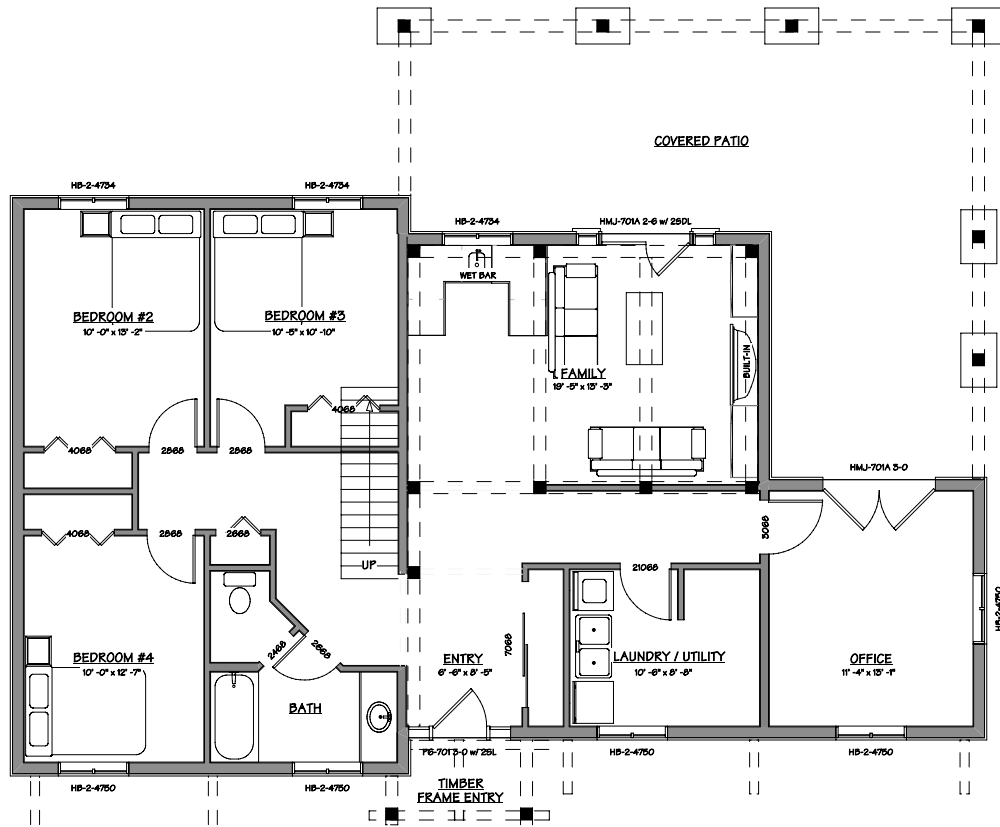

Phone: 877-GO-2-LOGS (toll free)
Phone: 705-738-5131
Fax: 705-738-5283
info@confederationloghomes.com
www.confederationloghomes.com

WINCHESTER - 4112 sq.ft

LOWER LEVEL PLAN
1937 SQ.FT

UPPER FLOOR PLAN
910 SQ.FT

MAIN FLOOR PLAN
1265 SQ.FT

WINCHES TER - 4112 sq.ft

Phone: 877-GO-2-LOGS (toll free)
Phone: 705-738-5131
Fax: 705-738-5283
info@confederationloghomes.com
www.confederationloghomes.com