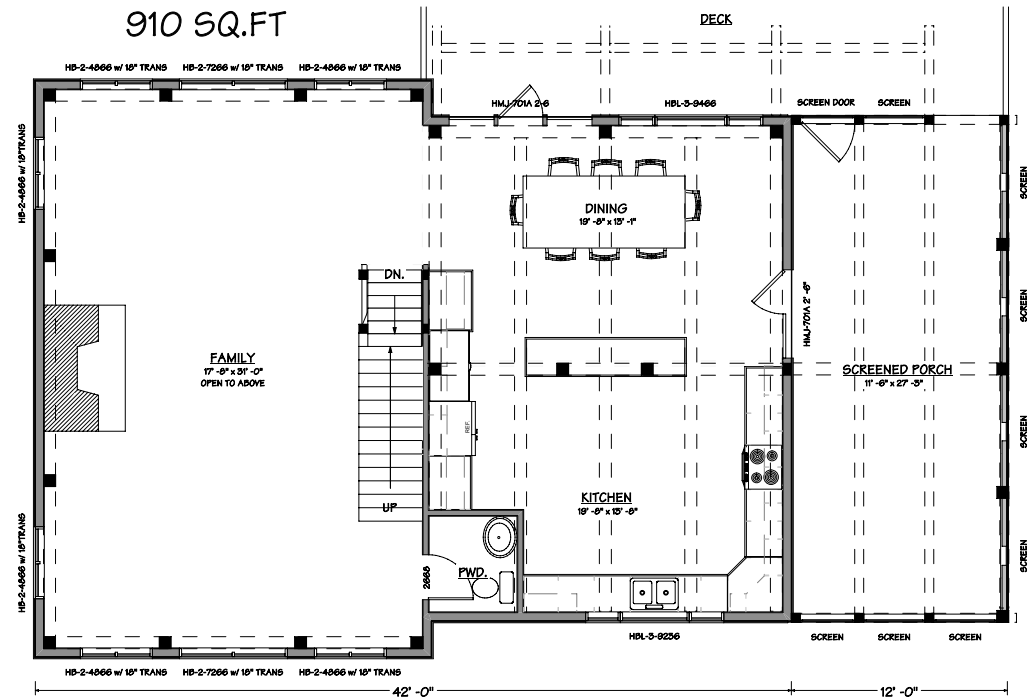

Phone: 877-GO-2-LOGS (toll free)
Phone: 705-738-5131
Fax: 705-738-5283
info@confederationloghomes.com
www.confederationloghomes.com

WINCHESTER - 4112 sq.ft

LOWER LEVEL PLAN
1937 SQ.FT

UPPER FLOOR PLAN
910 SQ.FT

MAIN FLOOR PLAN
1265 SQ.FT

WINCHES TER - 4112 sq.ft

Phone: 877-GO-2-LOGS (toll free)
Phone: 705-738-5131
Fax: 705-738-5283
info@confederationloghomes.com
www.confederationloghomes.com