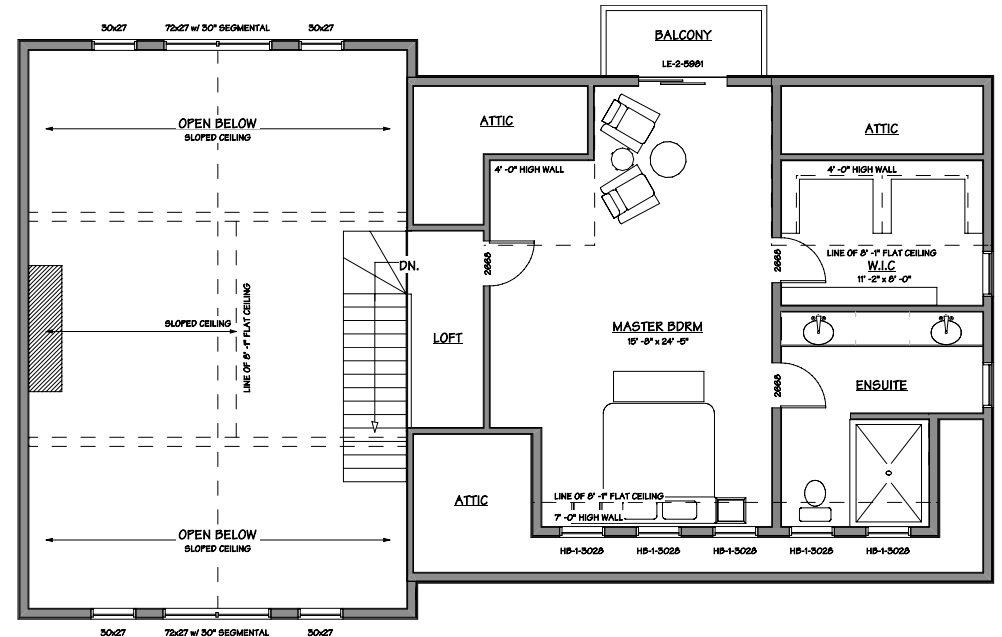

Phone: 877-GO-2-LOGS (toll free)
Phone: 705-738-5131
Fax: 705-738-5283
info@confederationloghomes.com
www.confederationloghomes.com

WINCHESTER - 4112 sq.ft

LOWER LEVEL PLAN
1937 SQ.FT

UPPER FLOOR PLAN
910 SQ.FT

MAIN FLOOR PLAN
1265 SQ.FT

WINCHES TER - 4112 sq.ft

Phone: 877-GO-2-LOGS (toll free)
Phone: 705-738-5131
Fax: 705-738-5283
info@confederationloghomes.com
www.confederationloghomes.com