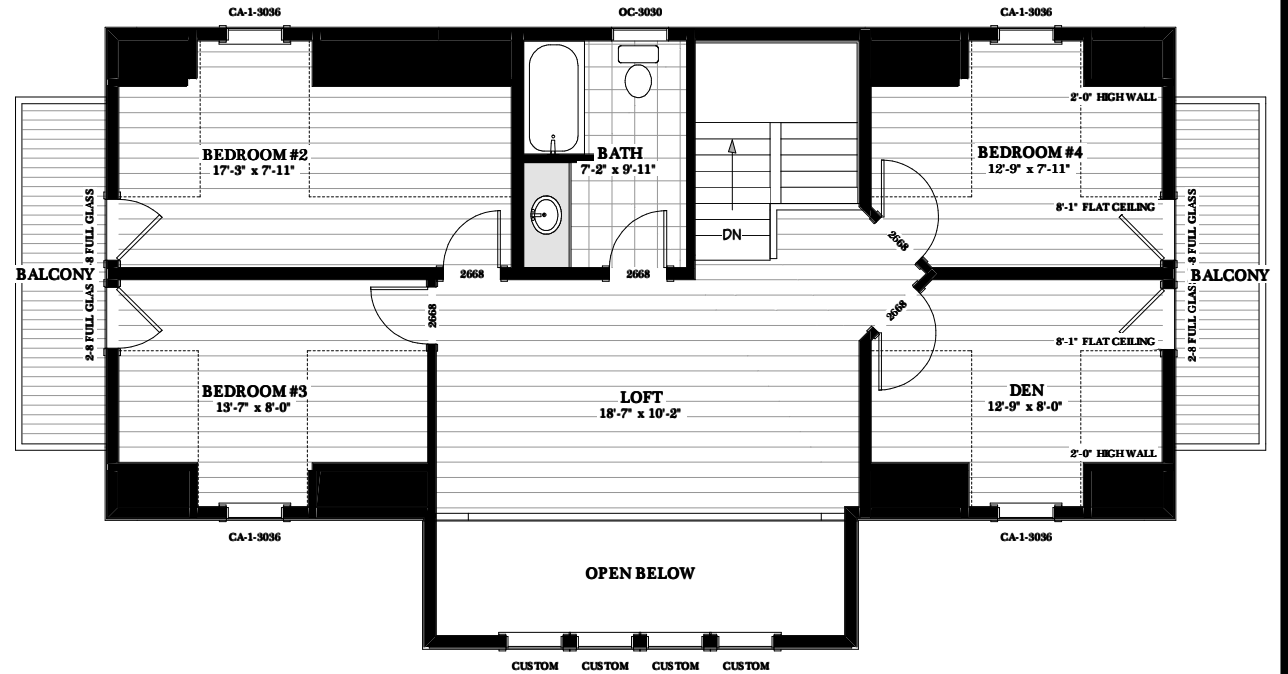

MAIN FLOOR PLAN
1115 SQ.FT

UPPER FLOOR PLAN
942 SQ.FT

Phone: 877-GO-2-LOGS (toll free)
 Phone: 705-738-5131
 Fax: 705-738-5283
 info@confederationloghomes.com
 www.confederationloghomes.com

WHISPERING PINES - 2057 sq.ft