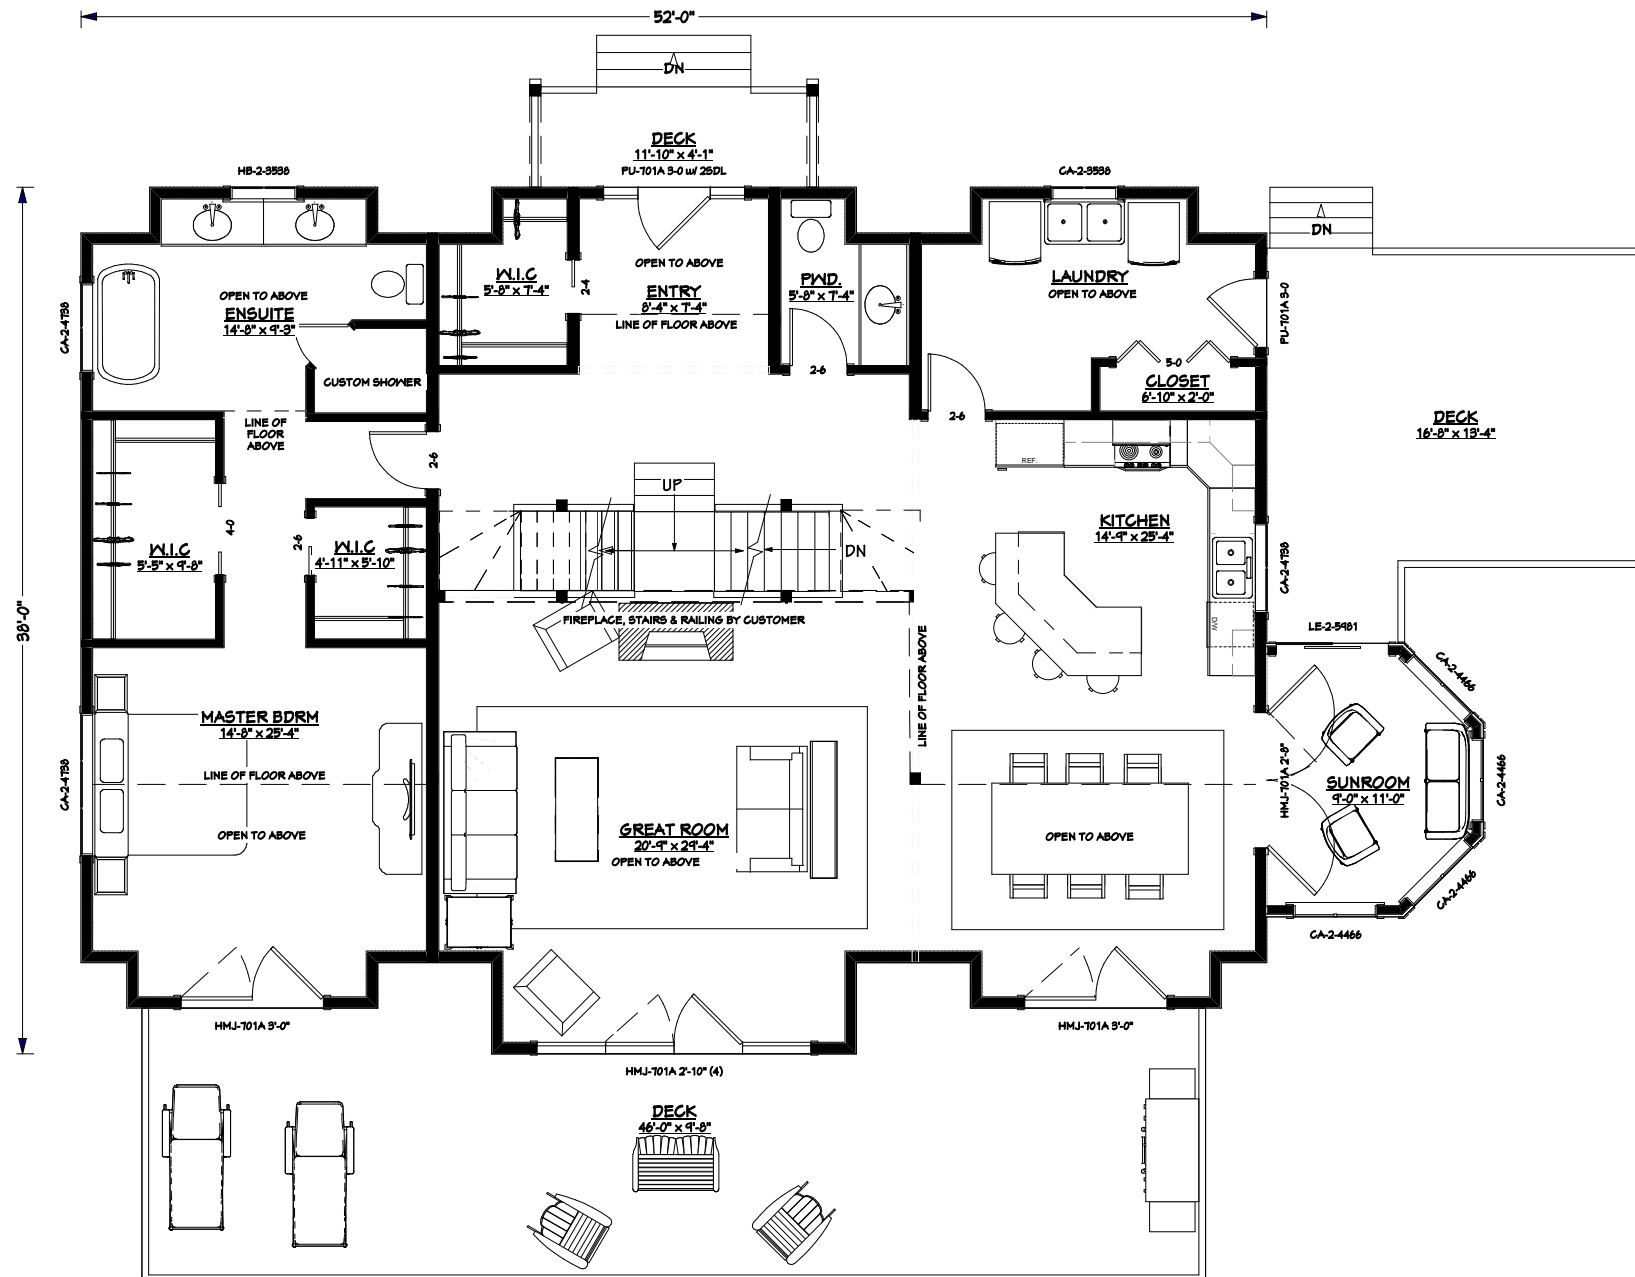

Phone: 877-GO-2-LOGS (toll free)
Phone: 705-738-5131
Fax: 705-738-5283
info@confederationloghomes.com
www.confederationloghomes.com

The Evergreen -4074 sq.ft

MAIN FLOOR PLAN
1894 SQ.FT

The Evergreen -4074 sq.ft

The Evergreen -4074 sq.ft