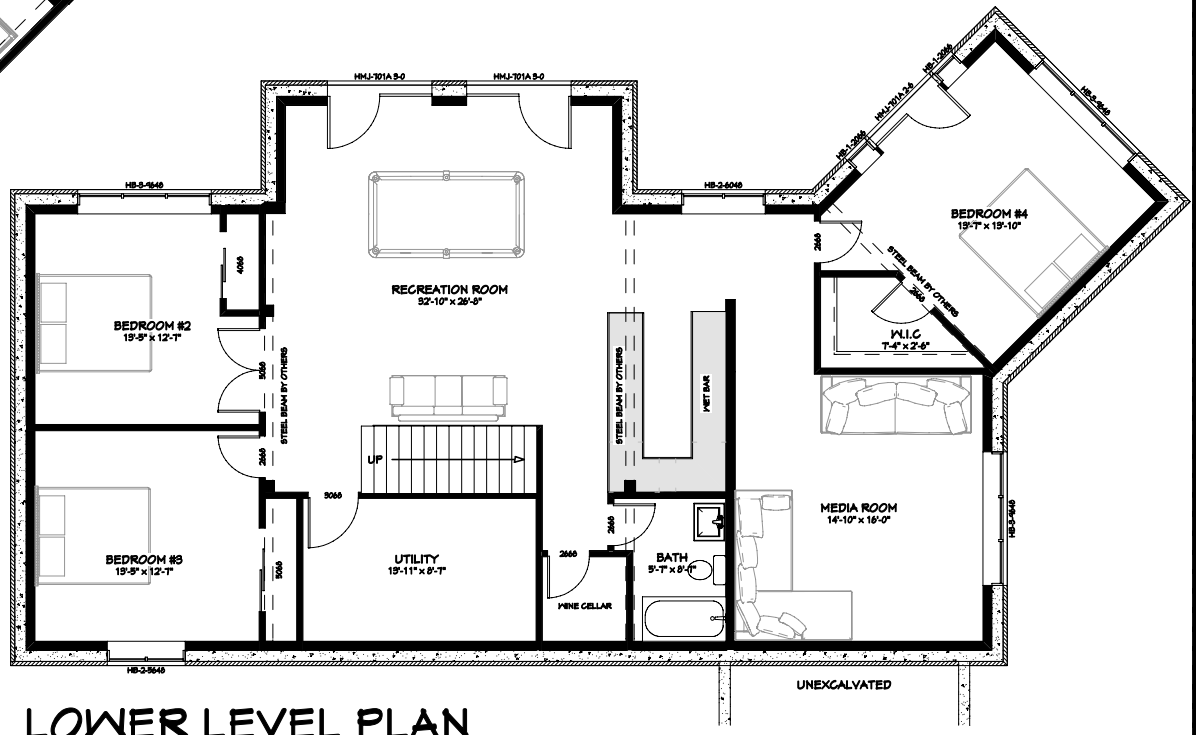

Phone: 877-GO-2-LOGS (toll free)  
Phone: 705-738-5131  
Fax: 705-738-5283  
info@confederationloghomes.com  
www.confederationloghomes.com

**MAPLE LEAF - 4052 sq.ft**

Phone: 877-GO-2-LOGS (toll free)  
Phone: 705-738-5131  
Fax: 705-738-5283  
info@confederationloghomes.com  
www.confederationloghomes.com

**MAPLE LEAF - 4052 sq.ft**