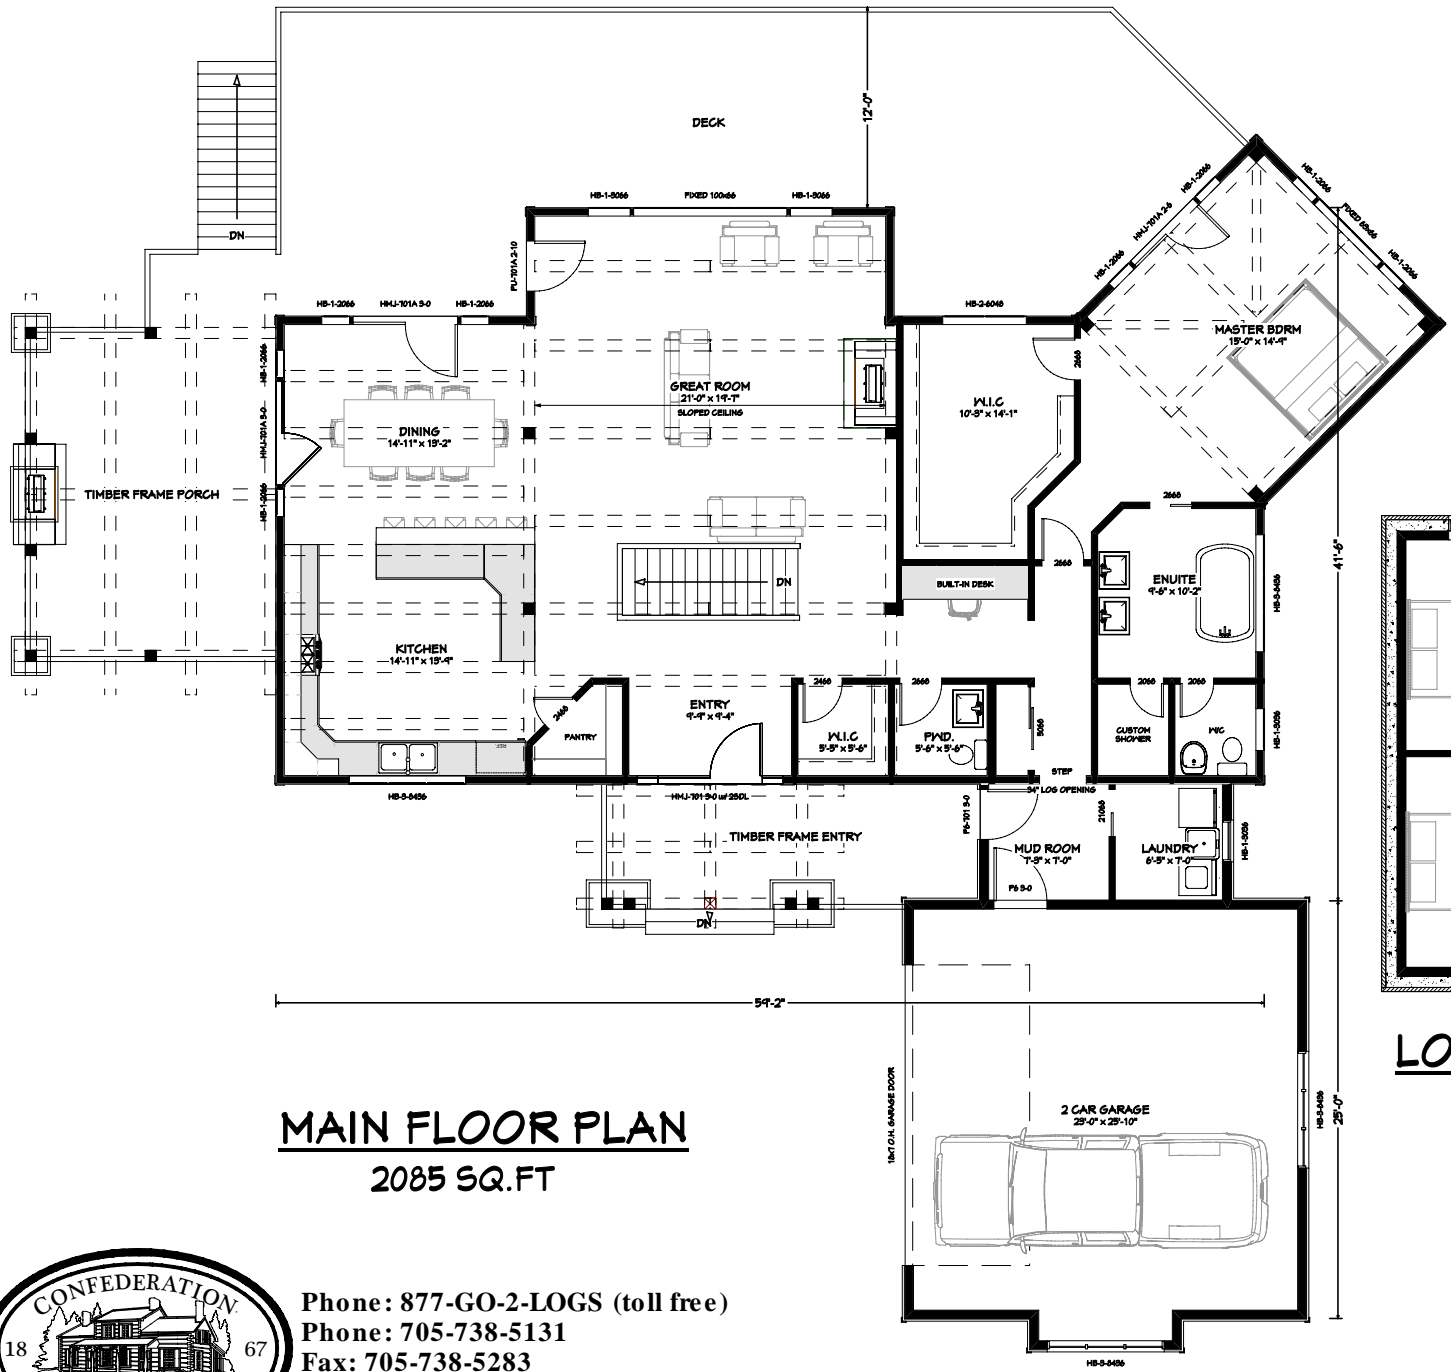

Phone: 877-GO-2-LOGS (toll free)
Phone: 705-738-5131
Fax: 705-738-5283
info@confederationloghomes.com
www.confederationloghomes.com

MAPLE LEAF - 4052 sq.ft