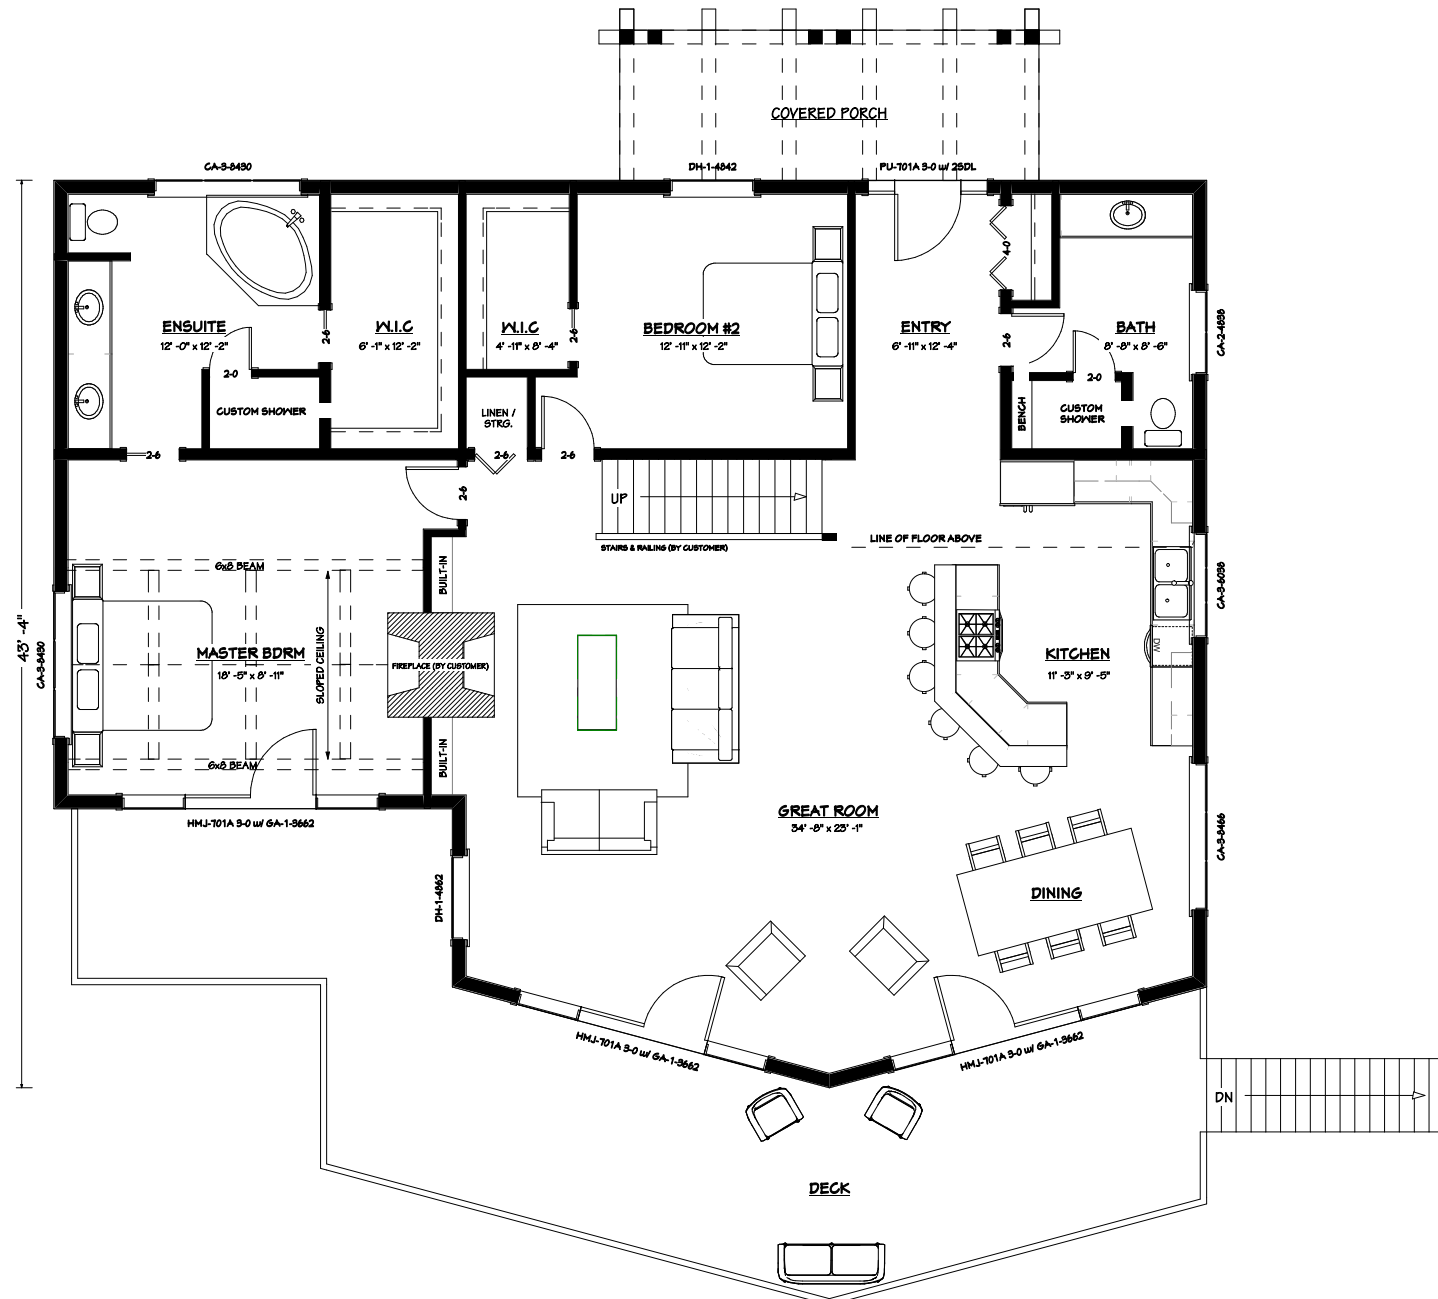

Phone: 877-GO-2-LOGS (toll free)
Phone: 705-738-5131
Fax: 705-738-5283
info@confederationloghomes.com
www.confederationloghomes.com

Little Field -4548 sq.ft

MAIN FLOOR PLAN
2001 SQ.FT

Little Field -4548 sq.ft

Phone: 877-GO-2-LOGS (toll free)
 Phone: 705-738-5131
 Fax: 705-738-5283
 info@confederationloghomes.com
 www.confederationloghomes.com

LOWER FLOOR PLAN
2001 SQ.FT

UPPER FLOOR PLAN
546 SQ.FT

Phone: 877-GO-2-LOGS (toll free)
 Phone: 705-738-5131
 Fax: 705-738-5283
 info@confederationloghomes.com
 www.confederationloghomes.com

Little Field -4548 sq.ft

Phone: 877-GO-2-LOGS (toll free)
Phone: 705-738-5131
Fax: 705-738-5283
info@confederationloghomes.com
www.confederationloghomes.com

Little Field -4548 sq.ft