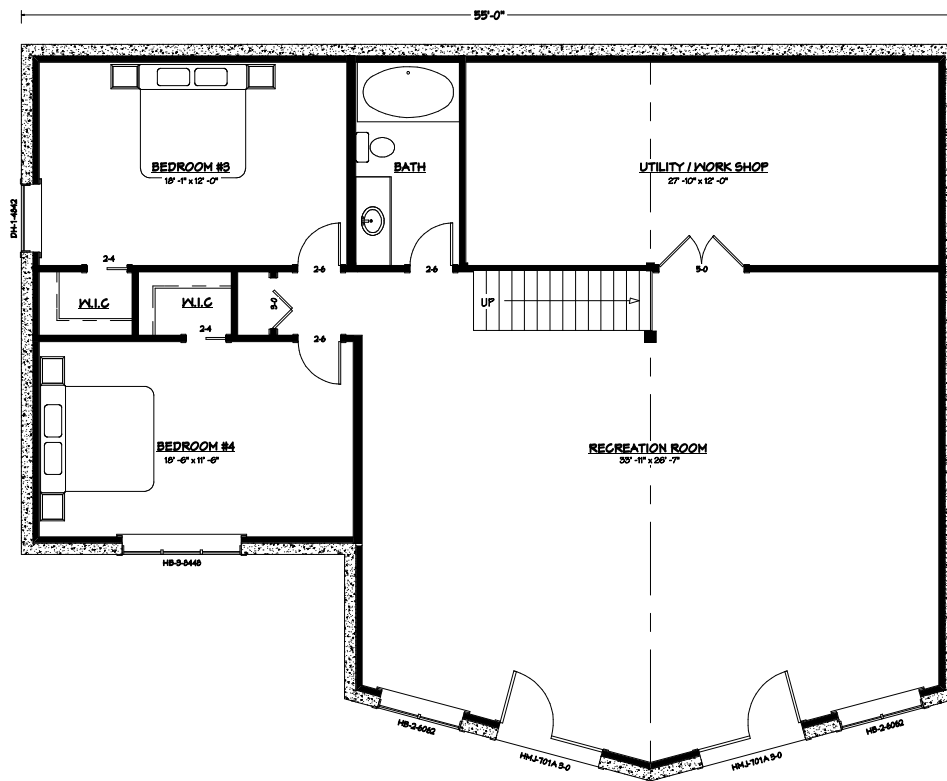

Phone: 877-GO-2-LOGS (toll free)
Phone: 705-738-5131
Fax: 705-738-5283
info@confederationloghomes.com
www.confederationloghomes.com

Little Field -4548 sq.ft

MAIN FLOOR PLAN
2001 SQ.FT

Little Field -4548 sq.ft

Phone: 877-GO-2-LOGS (toll free)
 Phone: 705-738-5131
 Fax: 705-738-5283
 info@confederationloghomes.com
 www.confederationloghomes.com

LOWER FLOOR PLAN
2001 SQ.FT

UPPER FLOOR PLAN
546 SQ.FT

Phone: 877-GO-2-LOGS (toll free)
 Phone: 705-738-5131
 Fax: 705-738-5283
 info@confederationloghomes.com
 www.confederationloghomes.com

Little Field -4548 sq.ft

Phone: 877-GO-2-LOGS (toll free)
Phone: 705-738-5131
Fax: 705-738-5283
info@confederationloghomes.com
www.confederationloghomes.com

Little Field -4548 sq.ft