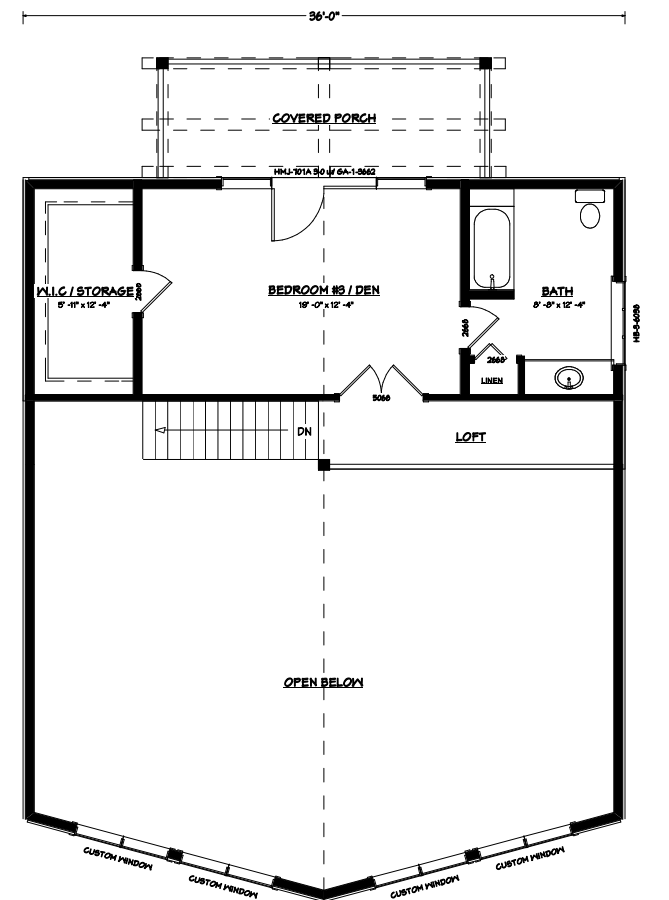

Phone: 877-GO-2-LOGS (toll free)
Phone: 705-738-5131
Fax: 705-738-5283
info@confederationloghomes.com
www.confederationloghomes.com

Little Field -4548 sq.ft

MAIN FLOOR PLAN
2001 SQ.FT

Little Field -4548 sq.ft

Phone: 877-GO-2-LOGS (toll free)
 Phone: 705-738-5131
 Fax: 705-738-5283
 info@confederationloghomes.com
 www.confederationloghomes.com

LOWER FLOOR PLAN
2001 SQ.FT

UPPER FLOOR PLAN
546 SQ.FT

Phone: 877-GO-2-LOGS (toll free)
 Phone: 705-738-5131
 Fax: 705-738-5283
 info@confederationloghomes.com
 www.confederationloghomes.com

Little Field -4548 sq.ft

Phone: 877-GO-2-LOGS (toll free)
Phone: 705-738-5131
Fax: 705-738-5283
info@confederationloghomes.com
www.confederationloghomes.com

Little Field -4548 sq.ft