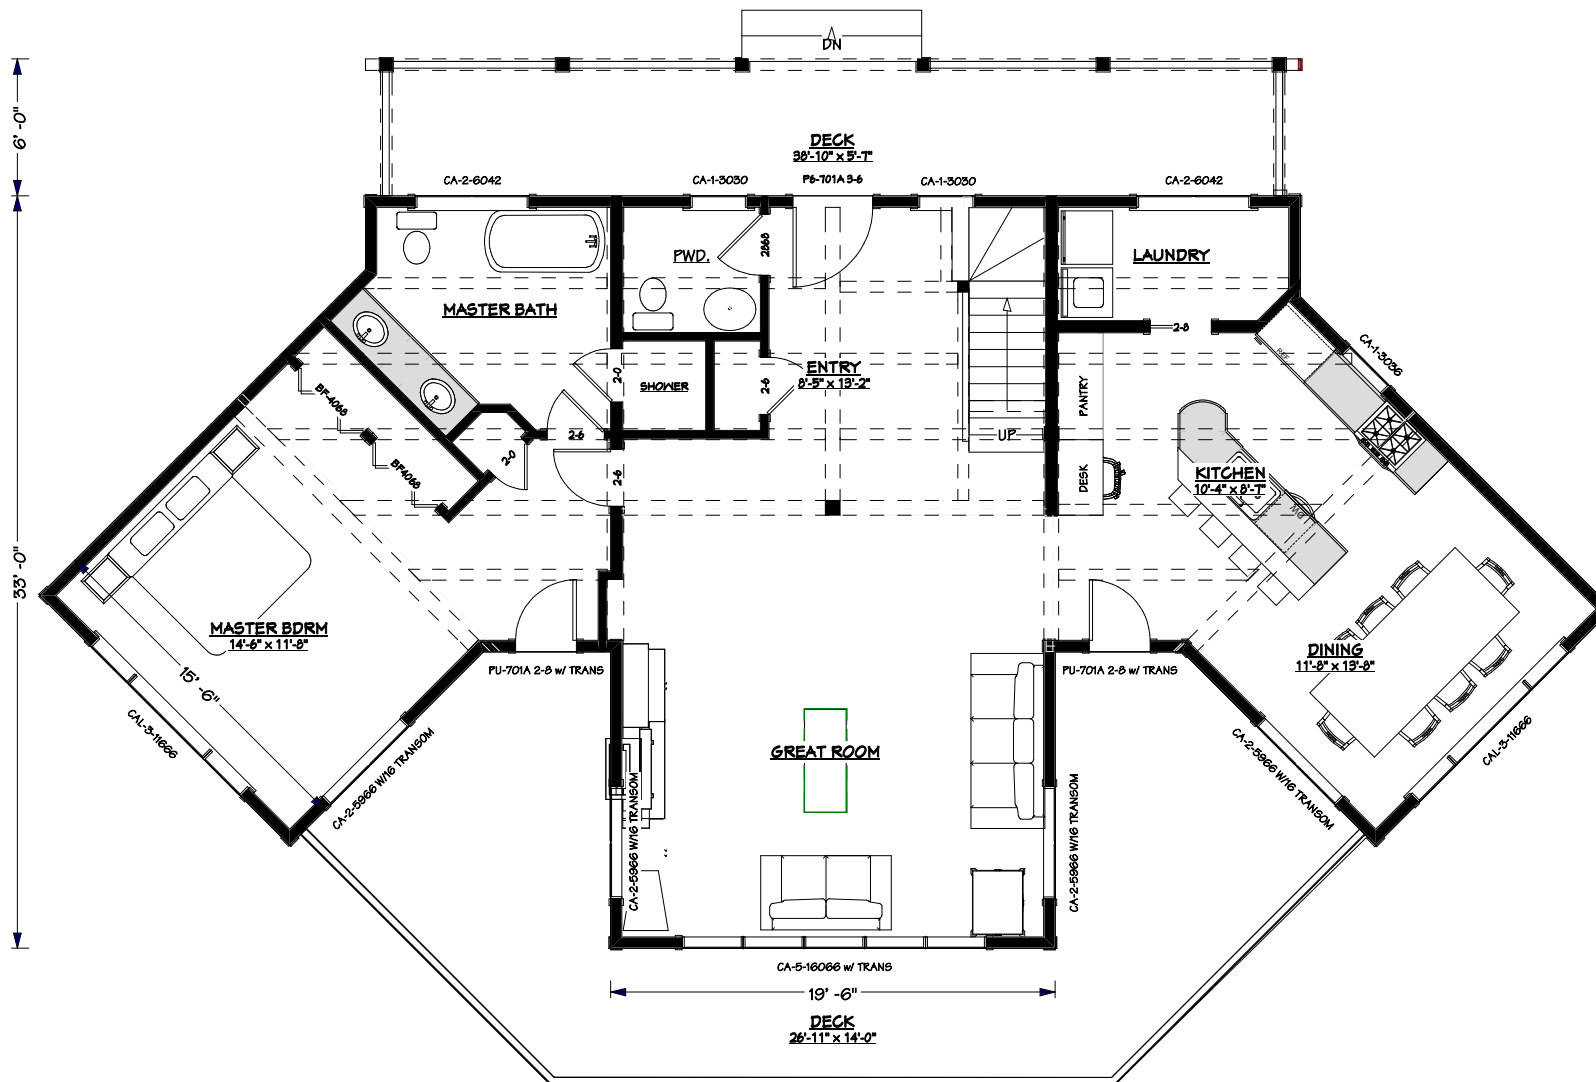

Phone: 877-GO-2-LOGS (toll free)
Phone: 705-738-5131
Fax: 705-738-5283
info@confederationloghomes.com
www.confederationloghomes.com

The Horseshoe -2057 sq.ft

MAIN FLOOR PLAN
1431 SQ.FT

Phone: 877-GO-2-LOGS (toll free)
Phone: 705-738-5131
Fax: 705-738-5283
info@confederationloghomes.com
www.confederationloghomes.com

The Horseshoe -2057 sq.ft

UPPER FLOOR PLAN
626 SQ.FT

Phone: 877-GO-2-LOGS (toll free)
 Phone: 705-738-5131
 Fax: 705-738-5283
 info@confederationloghomes.com
 www.confederationloghomes.com

The Horseshoe -2057 sq.ft