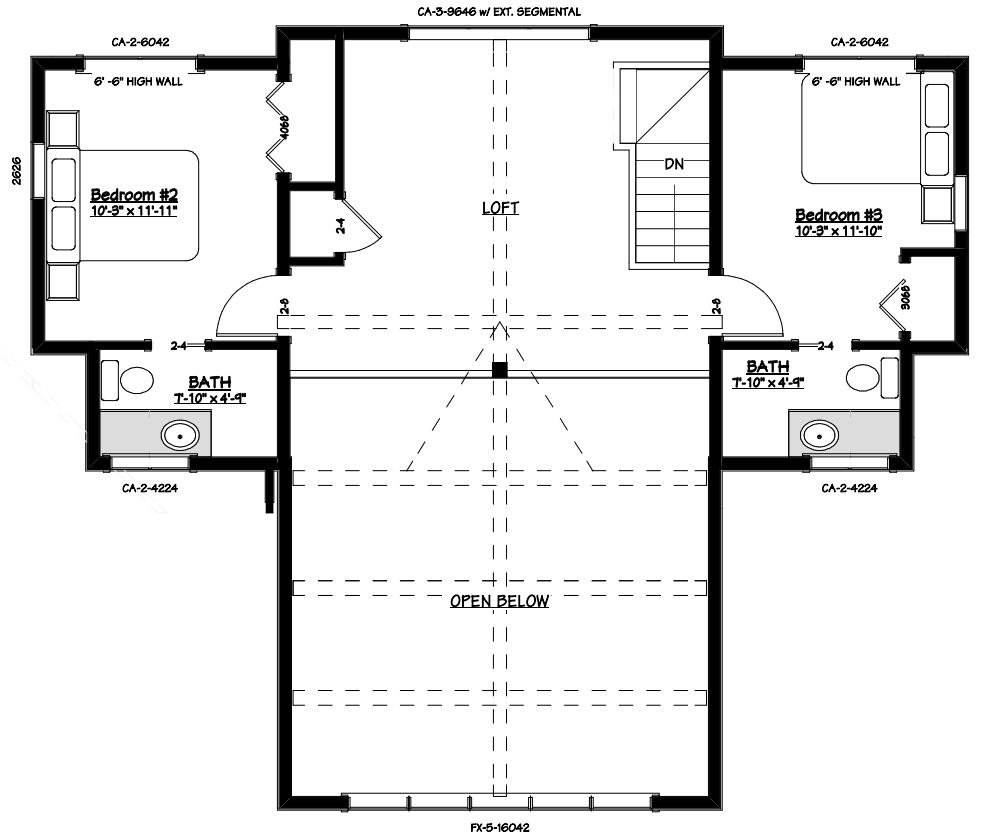

Phone: 877-GO-2-LOGS (toll free)
Phone: 705-738-5131
Fax: 705-738-5283
info@confederationloghomes.com
www.confederationloghomes.com

The Horseshoe -2057 sq.ft

MAIN FLOOR PLAN
1431 SQ.FT

Phone: 877-GO-2-LOGS (toll free)
Phone: 705-738-5131
Fax: 705-738-5283
info@confederationloghomes.com
www.confederationloghomes.com

The Horseshoe -2057 sq.ft

UPPER FLOOR PLAN
626 SQ.FT

Phone: 877-GO-2-LOGS (toll free)
 Phone: 705-738-5131
 Fax: 705-738-5283
 info@confederationloghomes.com
 www.confederationloghomes.com

The Horseshoe -2057 sq.ft