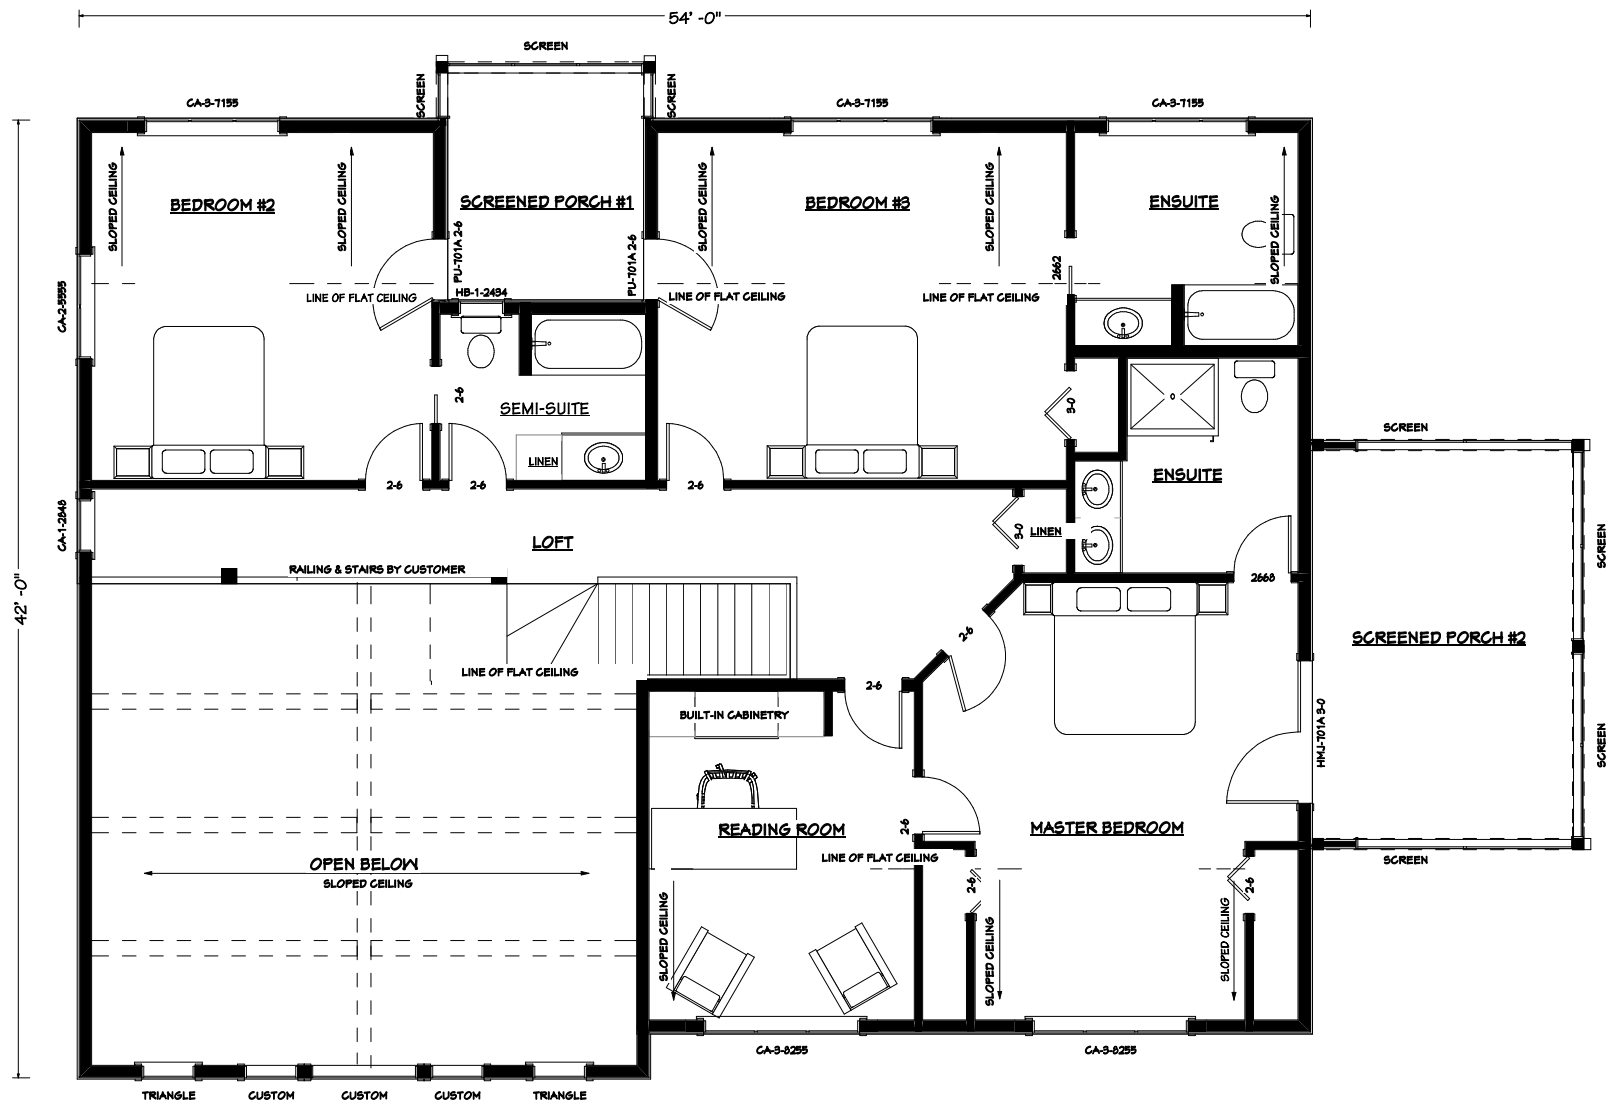

Phone: 877-GO-2-LOGS (toll free)  
Phone: 705-738-5131  
Fax: 705-738-5283  
info@confederationloghomes.com  
www.confederationloghomes.com

**Green Feather -3416 sq.ft**

**MAIN FLOOR PLAN**  
1845 SQ.FT

Phone: 877-GO-2-LOGS (toll free)  
 Phone: 705-738-5131  
 Fax: 705-738-5283  
 info@confederationloghomes.com  
 www.confederationloghomes.com

**Green Feather -3416 sq.ft**

**UPPER FLOOR PLAN**  
1571 SQ.FT

**Green Feather -3416 sq.ft**