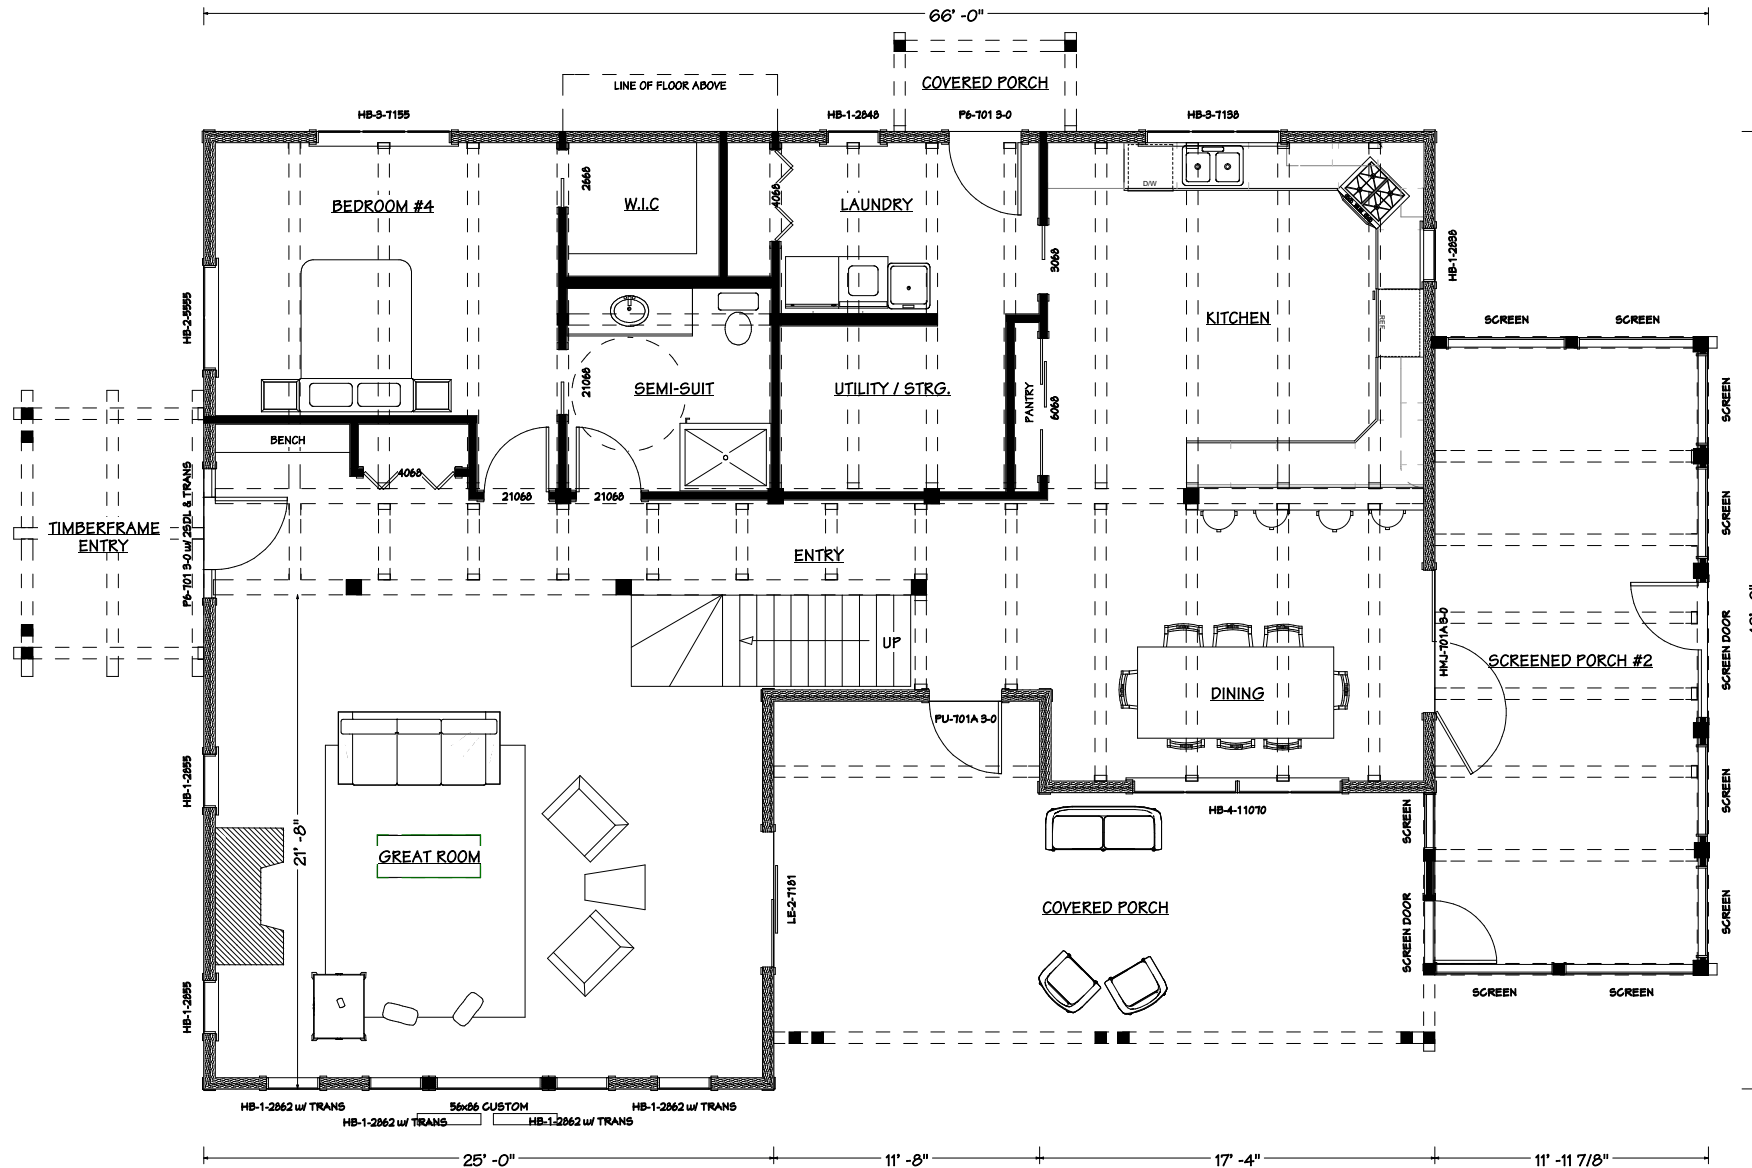

Phone: 877-GO-2-LOGS (toll free)  
Phone: 705-738-5131  
Fax: 705-738-5283  
info@confederationloghomes.com  
www.confederationloghomes.com

**Green Feather -3416 sq.ft**

**MAIN FLOOR PLAN**  
1845 SQ.FT

Phone: 877-GO-2-LOGS (toll free)  
 Phone: 705-738-5131  
 Fax: 705-738-5283  
 info@confederationloghomes.com  
 www.confederationloghomes.com

**Green Feather -3416 sq.ft**

**UPPER FLOOR PLAN**  
1571 SQ.FT

**Green Feather -3416 sq.ft**