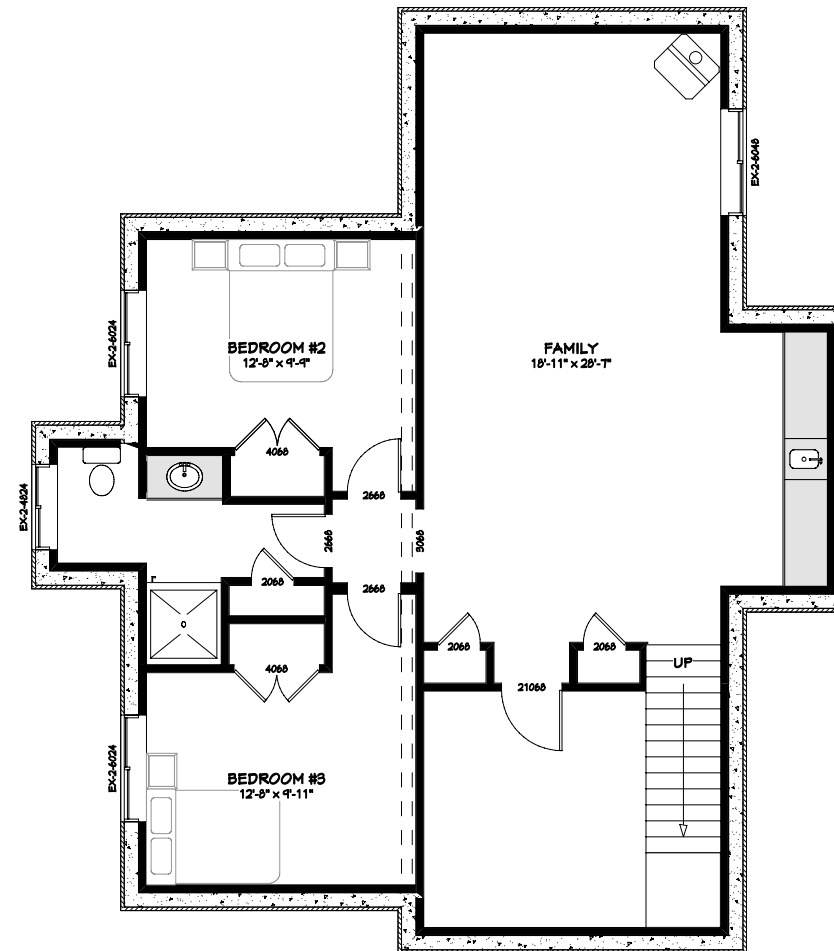

Phone: 877-GO-2-LOGS (toll free)
Phone: 705-738-5131
Fax: 705-738-5283
info@confederationloghomes.com
www.confederationloghomes.com

COUCHICING - 2431 sq.ft

MAIN FLOOR PLAN
1226 SQ.FT

LOWER LEVEL PLAN
1205 SQ.FT