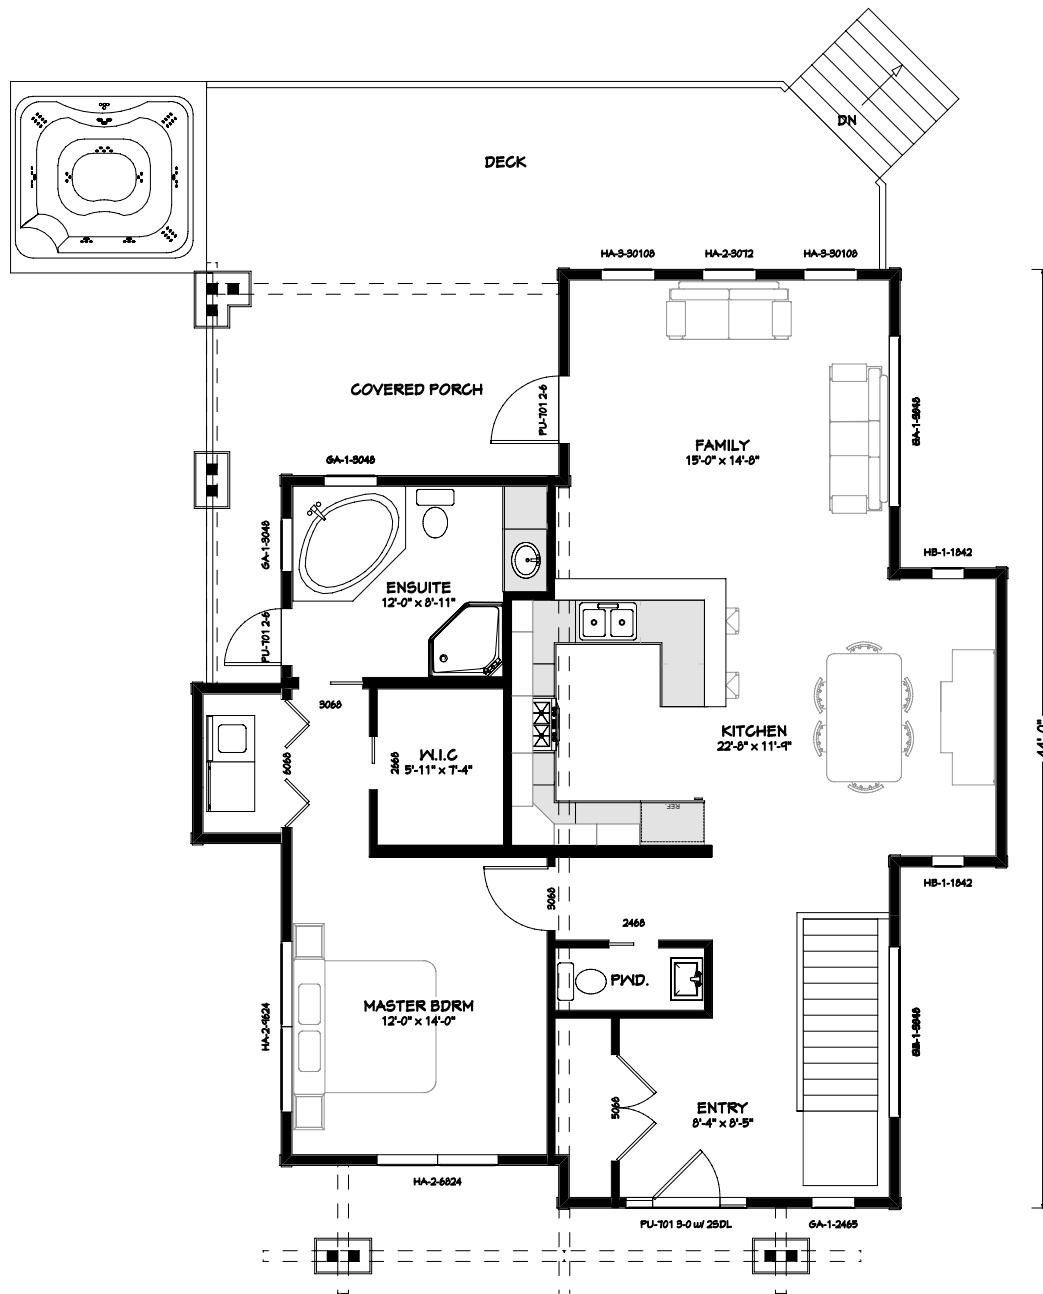

Phone: 877-GO-2-LOGS (toll free)
Phone: 705-738-5131
Fax: 705-738-5283
info@confederationloghomes.com
www.confederationloghomes.com

COUCHICING - 2431 sq.ft

MAIN FLOOR PLAN
1226 SQ.FT

LOWER LEVEL PLAN
1205 SQ.FT

COUCHICING - 2431 sq.ft

Phone: 877-GO-2-LOGS (toll free)
Phone: 705-738-5131
Fax: 705-738-5283
info@confederationloghomes.com
www.confederationloghomes.com