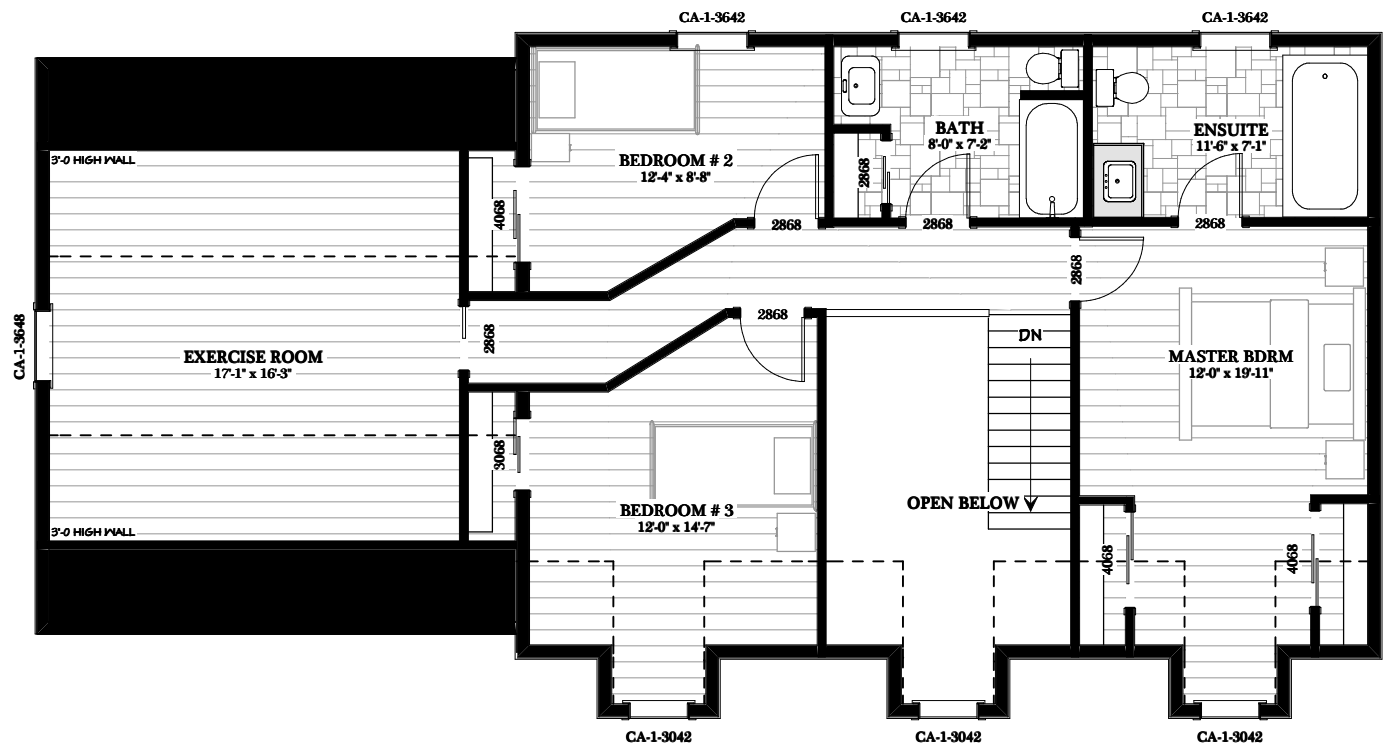

MAIN FLOOR PLAN
936 SQ FT

Phone: 877-GO-2-LOGS (toll free)
 Phone: 705-738-5131
 Fax: 705-738-5283
 info@confederationloghomes.com
 www.confederationloghomes.com

CAMBRIDGE I - 2351 sq.ft

UPPER FLOOR PLAN
1415 SQ FT