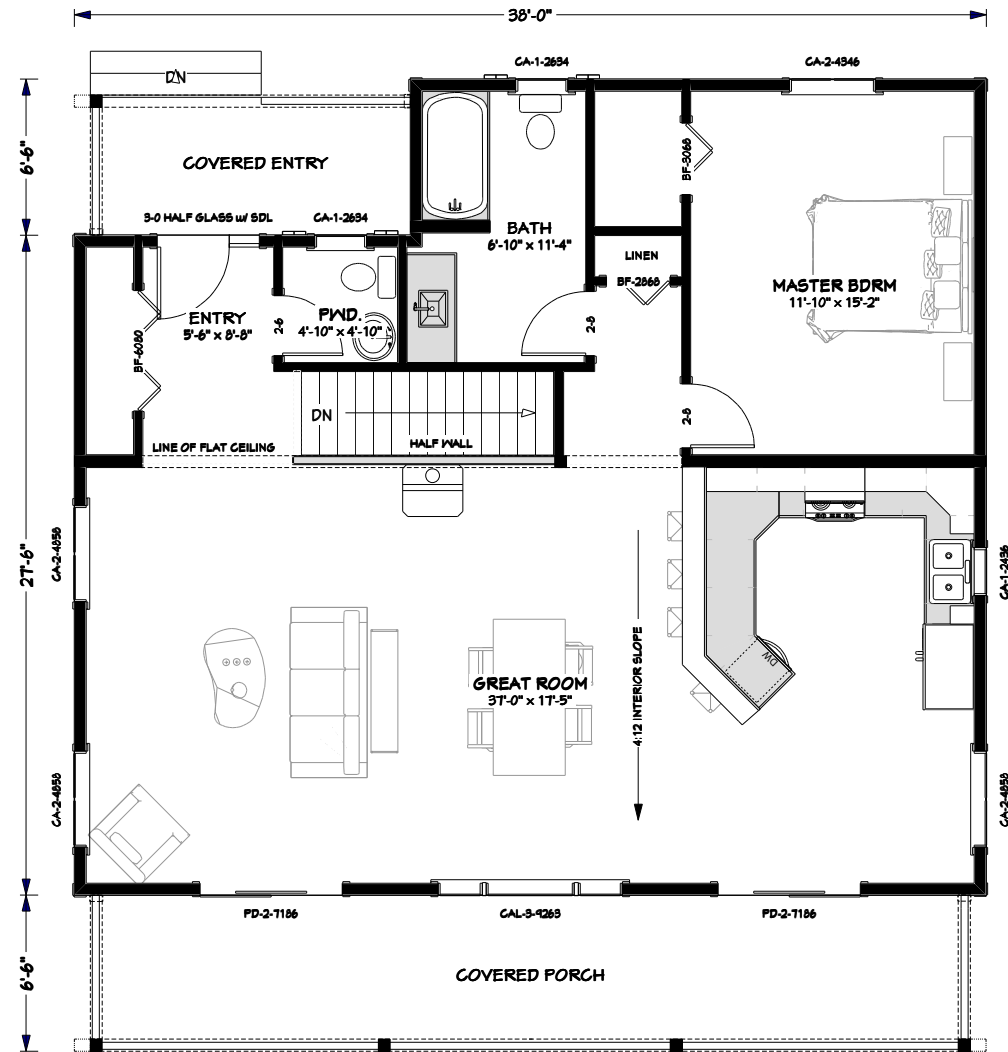

LOWER LEVEL PLAN
1201 SQ.FT

MAIN FLOOR PLAN
1201 SQ.FT

CALM BREEZES - 2402 sq.ft